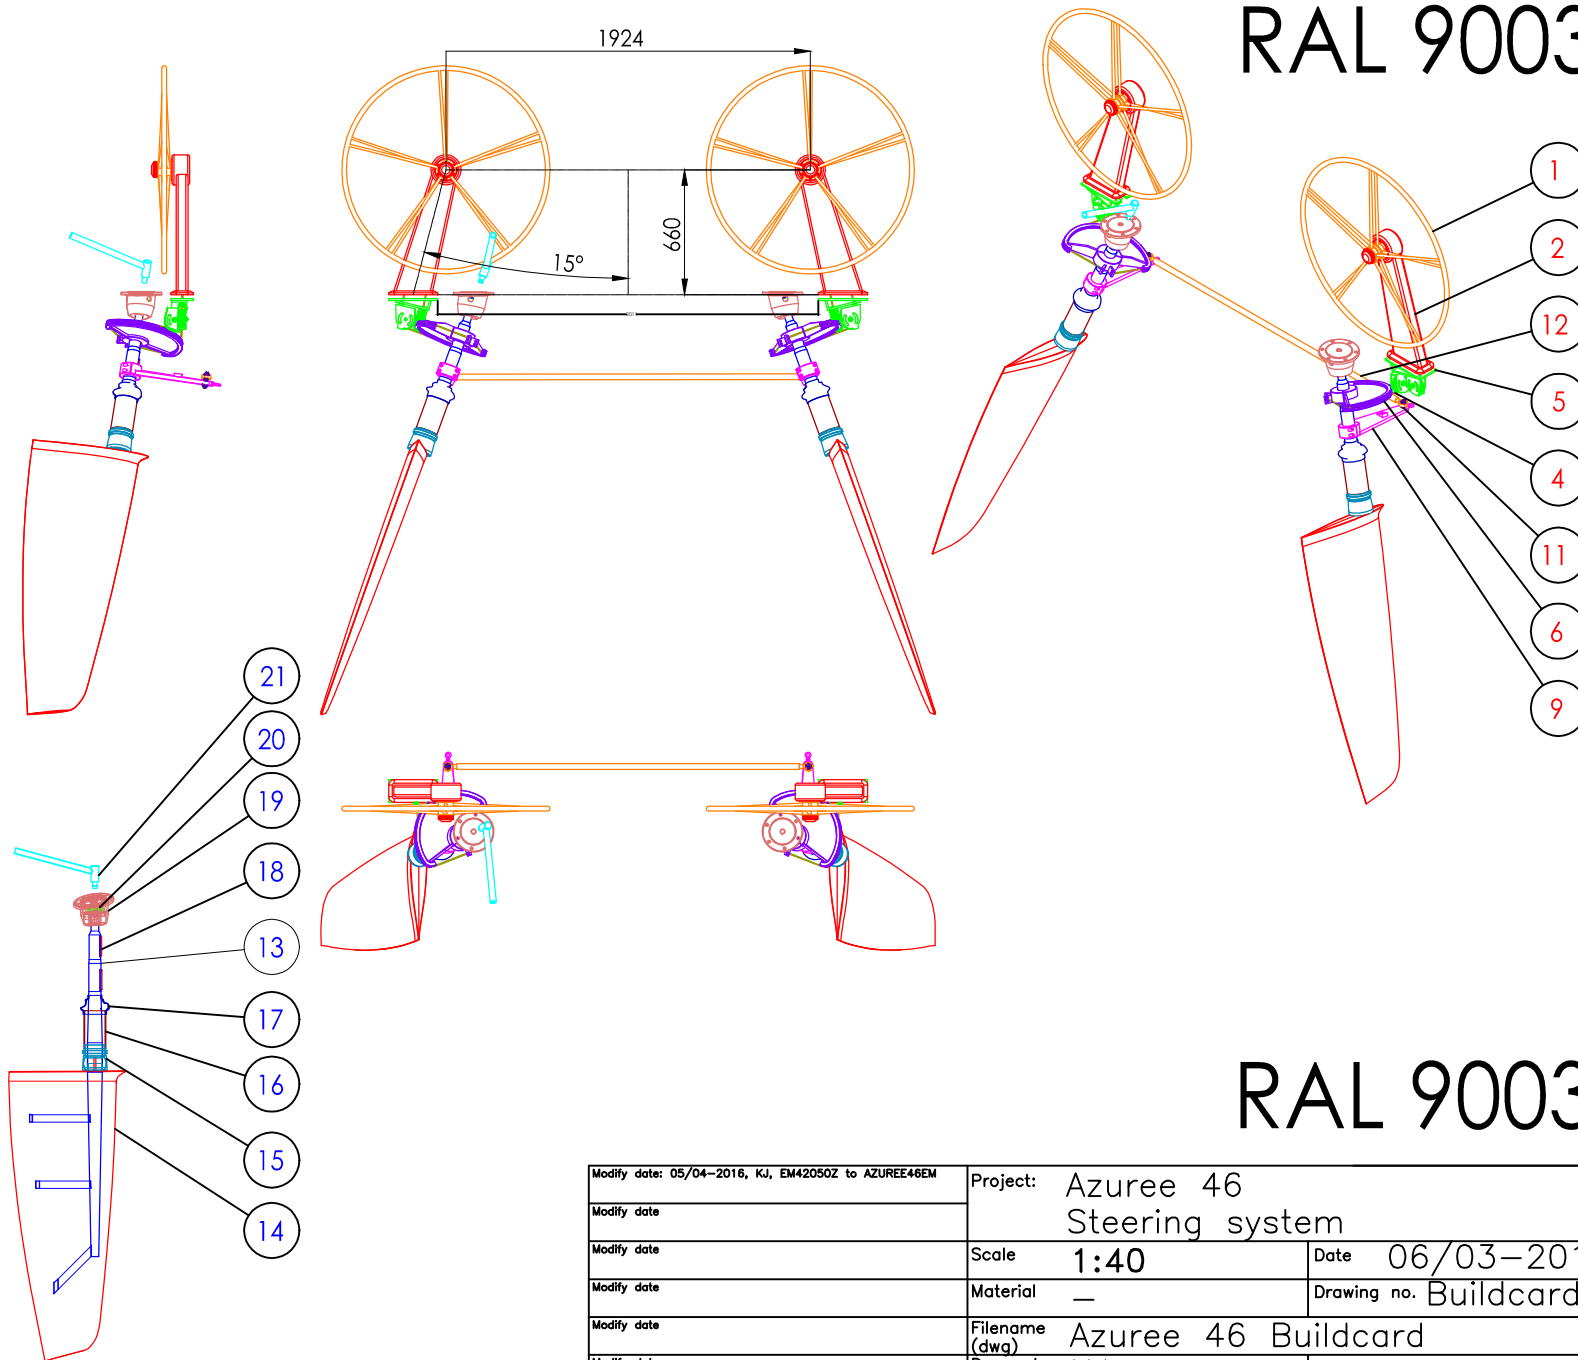

# RAL 9003

ITEM NO.	Part name	QTY.
1	WHT1100AW	2
2	WP700-11 (RAL9003)	2
3	CH5850	2
4	W5-300	4
5	Azuree 45 idler, incl. 100mm POM sheaves	2
6	QU2527	2
7	QUbore ø60, 10x5mm key 48°	1
8	QUbore ø60, 10x5mm key -48° (312°)	1
9	TLJ075	2
10	TLJbore ø65, 10x5mm key 0°	2
11	TLJPIN16	2
12	DL190200-30	1

# RAL 9003

ITEM NO.	Part name	QTY.
13	SH0781800	2
14	RUDAZU46	2
15	5BT078	2
16	TU110200	2
17	GA110065	2
18	KEY10100	4
19	5T040ZS	2
20	46040	2
21	AZUREE46EM	1

Modify date: 05/04-2016, KJ, EM42050Z to AZUREE46EM	Project: Azuree 46 Steering system	
Modify date	Scale 1:40	Date 06/03-2013
Modify date	Material -	Drawing no. Buildcard
Modify date	Filename (dwg) Azuree 46 Buildcard	
Modify date	Drawn by KJ	