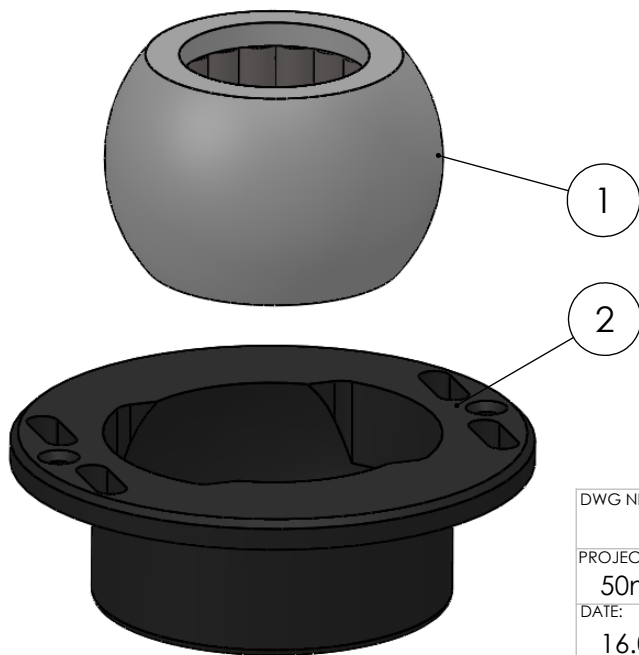

SECTION A-A
SCALE 1 : 1.2

ITEM NO.	PART NUMBER	PART NAME	QTY.
1	M13-160-50	Ball with rollers for Ø50mm	1
2	M75-370	Bavaria Outer house	1

DWG NR / NAME:		BA313803			BATCH NR:	
PROJECT:		50mm Top Bearing			REKV.NR / ORDRE NR:	
DATE:	NAME:	SCALE / PAPER:	MATERIAL:	LOCATION:	ORDRE DATO:	 Jefa Rudder SYSTEMS JEFA MARINE A/S NIMBUSVEJ 2 2670 GREVE. DENMARK Tlf: +45 4615 5210 & Fax: +45 46155208 Email: info@jefa.com www.jefa.com
16.09.2016	JR	1:2 / A4	WEIGHT: g		LEV.DATO:	
MODIFY DATE:				REV:		