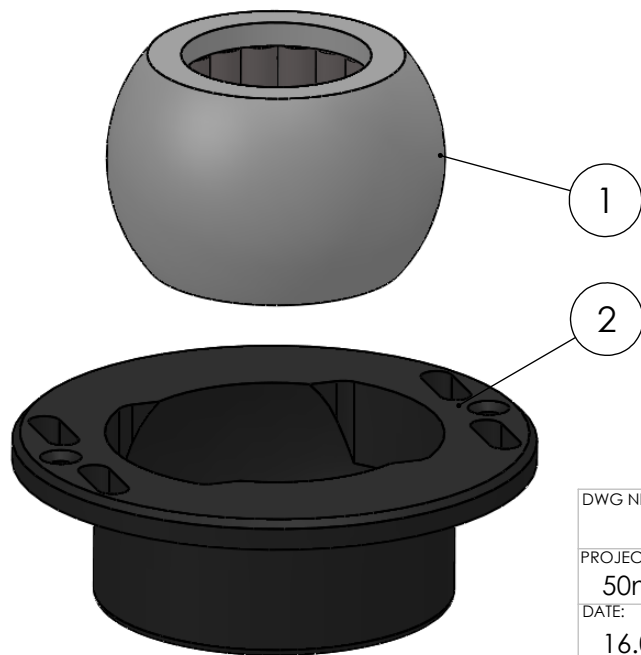

SECTION A-A
SCALE 1 : 1.2

ITEM NO.	PART NUMBER	PART NAME	QTY.
1	M13-160-50	Ball with rollers for $\varnothing 50\text{mm}$	1
2	M75-370	Bavaria Outer house	1

DWG NR / NAME:		BA314888				BATCH NR:	
PROJECT:		50mm Top Bearing				REKV.NR / ORDRE NR:	
DATE:	NAME:	SCALE / PAPER:	MATERIAL:	LOCATION:	ORDRE DATO:		
16.09.2016	JR	1:2 / A4	WEIGHT: g				
MODIFY DATE:				REV:	LEV.DATO:		
: /							