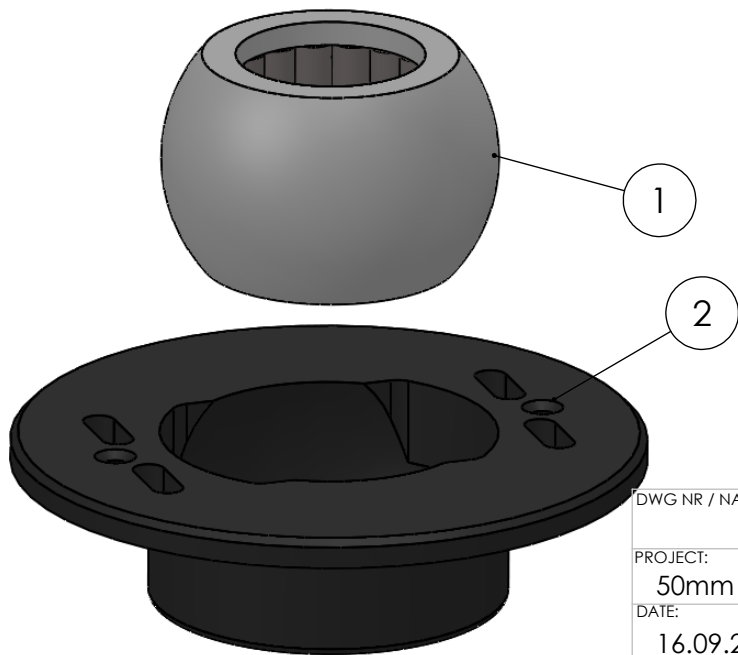

SECTION A-A
SCALE 1 : 1.3

ITEM NO.	PART NUMBER	PART NAME	QTY.
1	M13-160-50	Ball with rollers for Ø50mm	1
2	M75-380	Bavaria Outer house	1

DWG NR / NAME:

BA419652

BATCH NR:

PROJECT:

50mm Top Bearing

REKV.NR / ORDRE NR:

DATE:

16.09.2016

NAME:

JR

SCALE / PAPER:

1:2 / A4

MATERIAL:

WEIGHT: g