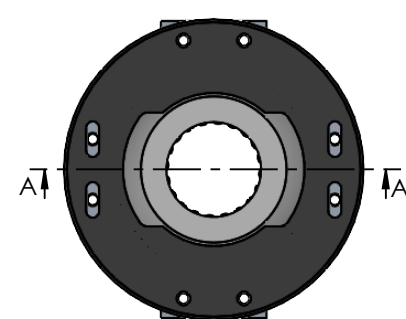

REVISIONS			
Rev.	Description	Date	Author

ITEM NO.	Jefa No.	DESCRIPTION	QTY.
1	M75-385	Bearing house for BA489115 Ø120 ball	1
2	M75-382	Mounting plate to Bavaria house	4
3	M13-211-60	Shaft 60mm, OD 120mm.	1

Project <b>Bavaria SE10</b>		Product Name: <b>Top bearing</b>	Filename <b>BA489115 Bavaria 5T bearing</b>	
 <b>JEFA MARINE A/S</b> <b>NIMBUSVEJ 2</b> <b>2670 GREVE. DENMARK</b> Tlf: +45 4615 5210 Email: info@jefa.dk      www.jefa.dk		Drawing no. <b>BA489115</b>	Sheet: <b>1 of 1</b>	Proj. method: 
		Material: <b>-</b>	Scale: <b>1:2</b>	Format: <b>A4</b>
Creation Date: <b>02-02-2023</b>		Dimensions are given in mm. Dimensions without tolerances according to DS/ISO 2768-m.		
Author: <b>Thor</b>		This drawing belongs to Jefa Marine A/S and may not be used or shown without permission.		