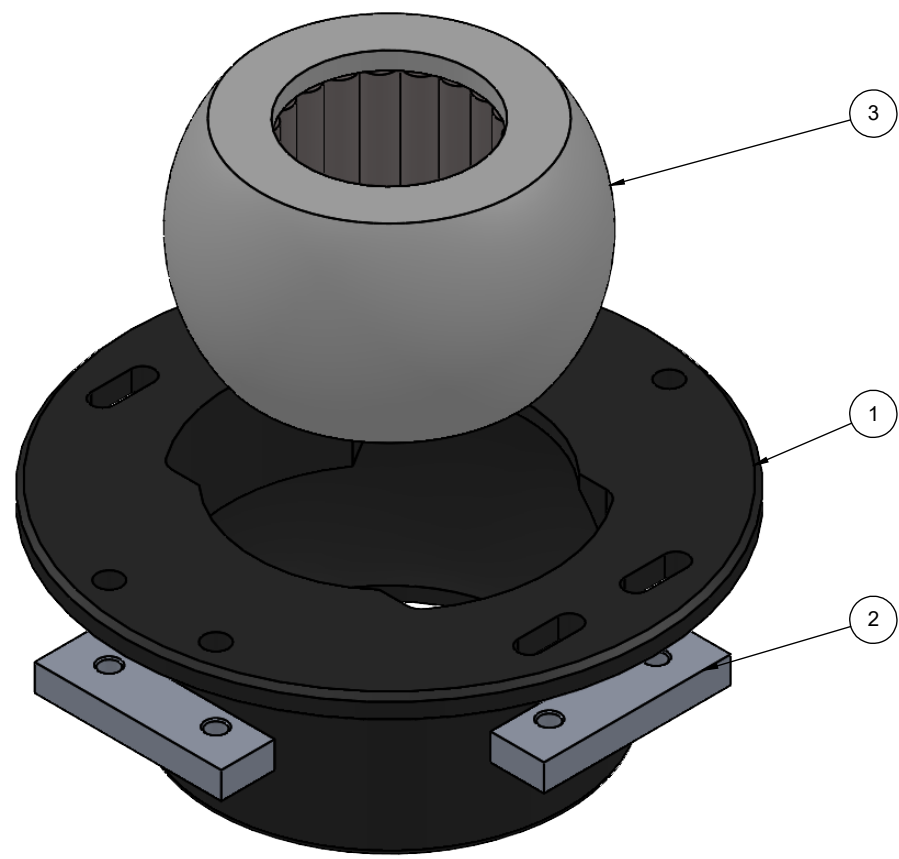

REVISIONS			
Rev.	Description	Date	Author

ITEM NO.	Jefa No.	DESCRIPTION	QTY.
1	M75-385	Bearing house for BA489115 Ø120 ball	1
2	M75-382	Mounting plate to Bavaria house	4
3	M13-211-60	Shaft 60mm, OD 120mm.	1

Project <b>Bavaria SE10</b>		Product Name: <b>Top bearing</b>	Filename <b>BA489115 Bavaria 5T bearing</b>	
 <b>JEFA MARINE A/S</b> <b>NIMBUSVEJ 2</b> <b>2670 GREVE. DENMARK</b> Tlf: +45 4615 5210 Email: info@jefa.dk      www.jefa.dk		Drawing no. <b>BA489115</b>	Sheet: <b>1 of 1</b>	Proj. method: 
		Material: <b>-</b>	Scale: <b>1:2</b>	Format: <b>A4</b>
Creation Date: <b>02-02-2023</b>		Dimensions are given in mm. Dimensions without tolerances according to DS/ISO 2768-m.		
Author: <b>Thor</b>		This drawing belongs to Jefa Marine A/S and may not be used or shown without permission.		