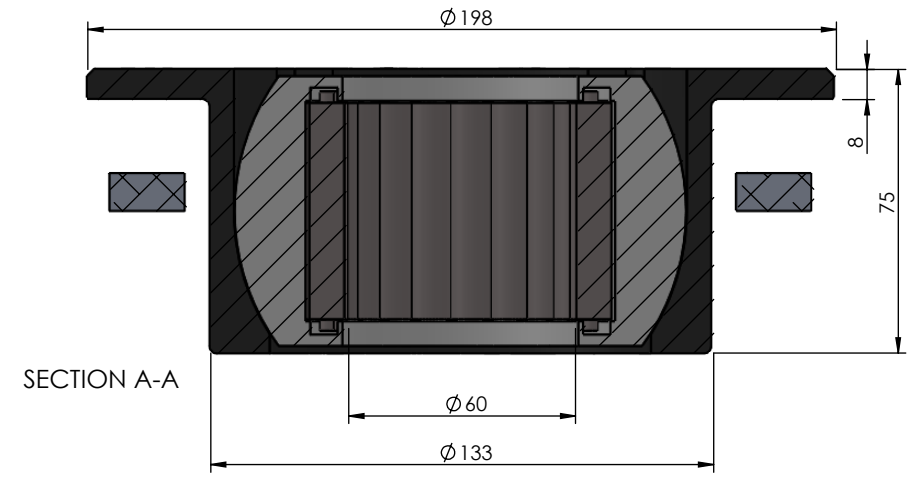

REVISIONS			
Rev.	Description	Date	Author

ITEM NO.	Jefa No.	DESCRIPTION	QTY.
1	M75-385	Bearing house for BA489115 Ø120 ball	1
2	M75-382	Mounting plate to Bavaria house	4
3	M13-211-60	Shaft 60mm, OD 120mm.	1

Project <b>Bavaria SE10</b>		Product Name: <b>Top bearing</b>	Filename <b>BA489115 Bavaria 5T bearing</b>	
 <b>JEFA MARINE A/S</b> <b>NIMBUSVEJ 2</b> <b>2670 GREVE. DENMARK</b> Tlf: +45 4615 5210 Email: info@jefa.dk      www.jefa.dk		Drawing no. <b>BA489115</b>	Sheet: <b>1 of 1</b>	Proj. method: 
		Material: <b>-</b>	Scale: <b>1:2</b>	Format: <b>A4</b>
Creation Date: <b>02-02-2023</b>		Dimensions are given in mm. Dimensions without tolerances according to DS/ISO 2768-m.		
Author: <b>Thor</b>		This drawing belongs to Jefa Marine A/S and may not be used or shown without permission.		