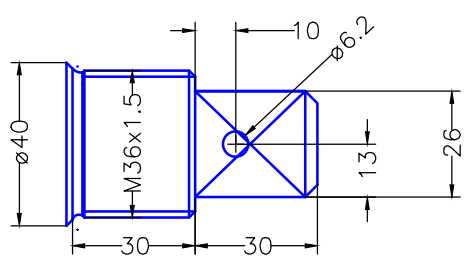

Detail A

Build no. BAV-DE-G30

Modify date	Project: Bavaria 30C, type G30, LONG RUD34 with 58mm stock	
Modify date	Scale 1:10	Date 09.04.2015
Modify date	Material ALU6082	Drawing no. BA30C-G30
Modify date	Filename Bavaria 30C	
Modify date	Drawn by jr	