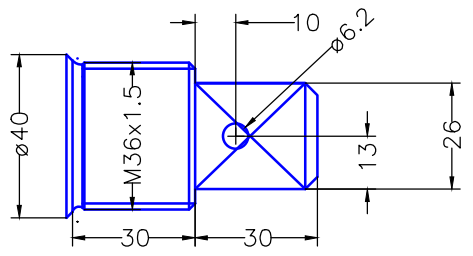

Detail A

Build no. BAV-DE-G30

Modify date	Project: Bavaria 30C, type G30, SHORT RUD34 with 58mm stock	
Modify date	Scale 1:10	Date 09.04.2015
Modify date	Material ALU6082	Drawing no. BA30C-G30
Modify date	Filename Bavaria 30C (dwg)	
Modify date	Drawn by jr	