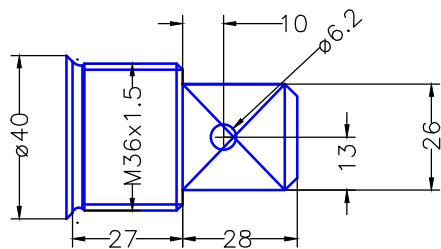

Detail A

Build no. DE-BAVN31

Modify date	Project: Bavaria 31.1C, type N31	
Modify date	RUD34 with 59mm stock	
Modify date	Scale 1:10	Date 26.05.2015
Modify date	Material ALU6082	Drawing no.
Modify date	Filename (dwg) Bavaria 31.1C N31	
Modify date	Drawn by jr	