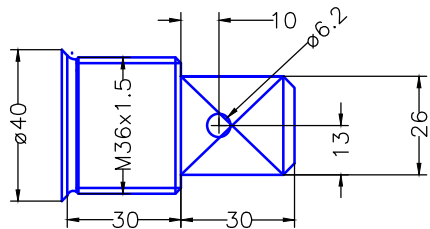

Detail A

Build no. BAV-DE-H33

Modify date: 23-01-2017 by LS. M13-040 cup top bearing.	Project: Bavaria 33C, type H33 RUD34 with 63mm stock		 JEFA MARINE A/S NIMBUSVEJ 2 2670 GREVE, DENMARK Tlf. +45-4615 5210 & Fax +45-4615 5208 E-mail info@jefa.com & WWW.jefa.com
Modify date	Scale: 1:10	Date: 19.01.15	
Modify date	Material: ALU6082	Drawing no. BA33C-H33	
Modify date	Filename (dwg): Bavaria 33C		
Modify date	Drawn by: jr		