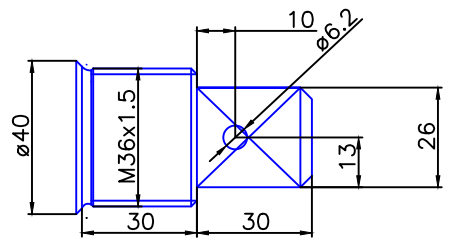

Detail A

RUD34

Build no. BAV-DE-P34

REVISIONS			
Rev.	Description	Date	Author

Project
Bavaria 34C type P34

Jefa Rudder
SYSTEMS

JEFA MARINE A/S
NIMBUSVEJ 2
2670 GREVE, DENMARK
Tlf: +45 4615 5210
Email: info@jefa.com www.jefa.com

Product Name: Replacement rudder		Filename Bavaria 34C P34 rudder	
Drawing no. RUD34		Sheet: 1 of 1	Proj. method:
Material: Alu 6082		Scale: 1:1	Format: A4
Creation Date: 09-11-2018	Dimensions are given in mm. Dimensions without tolerances according to DS/ISO 2768-m.		
Author: TCH	This drawing belongs to Jefa Marine A/S and may not be used or shown without permission.