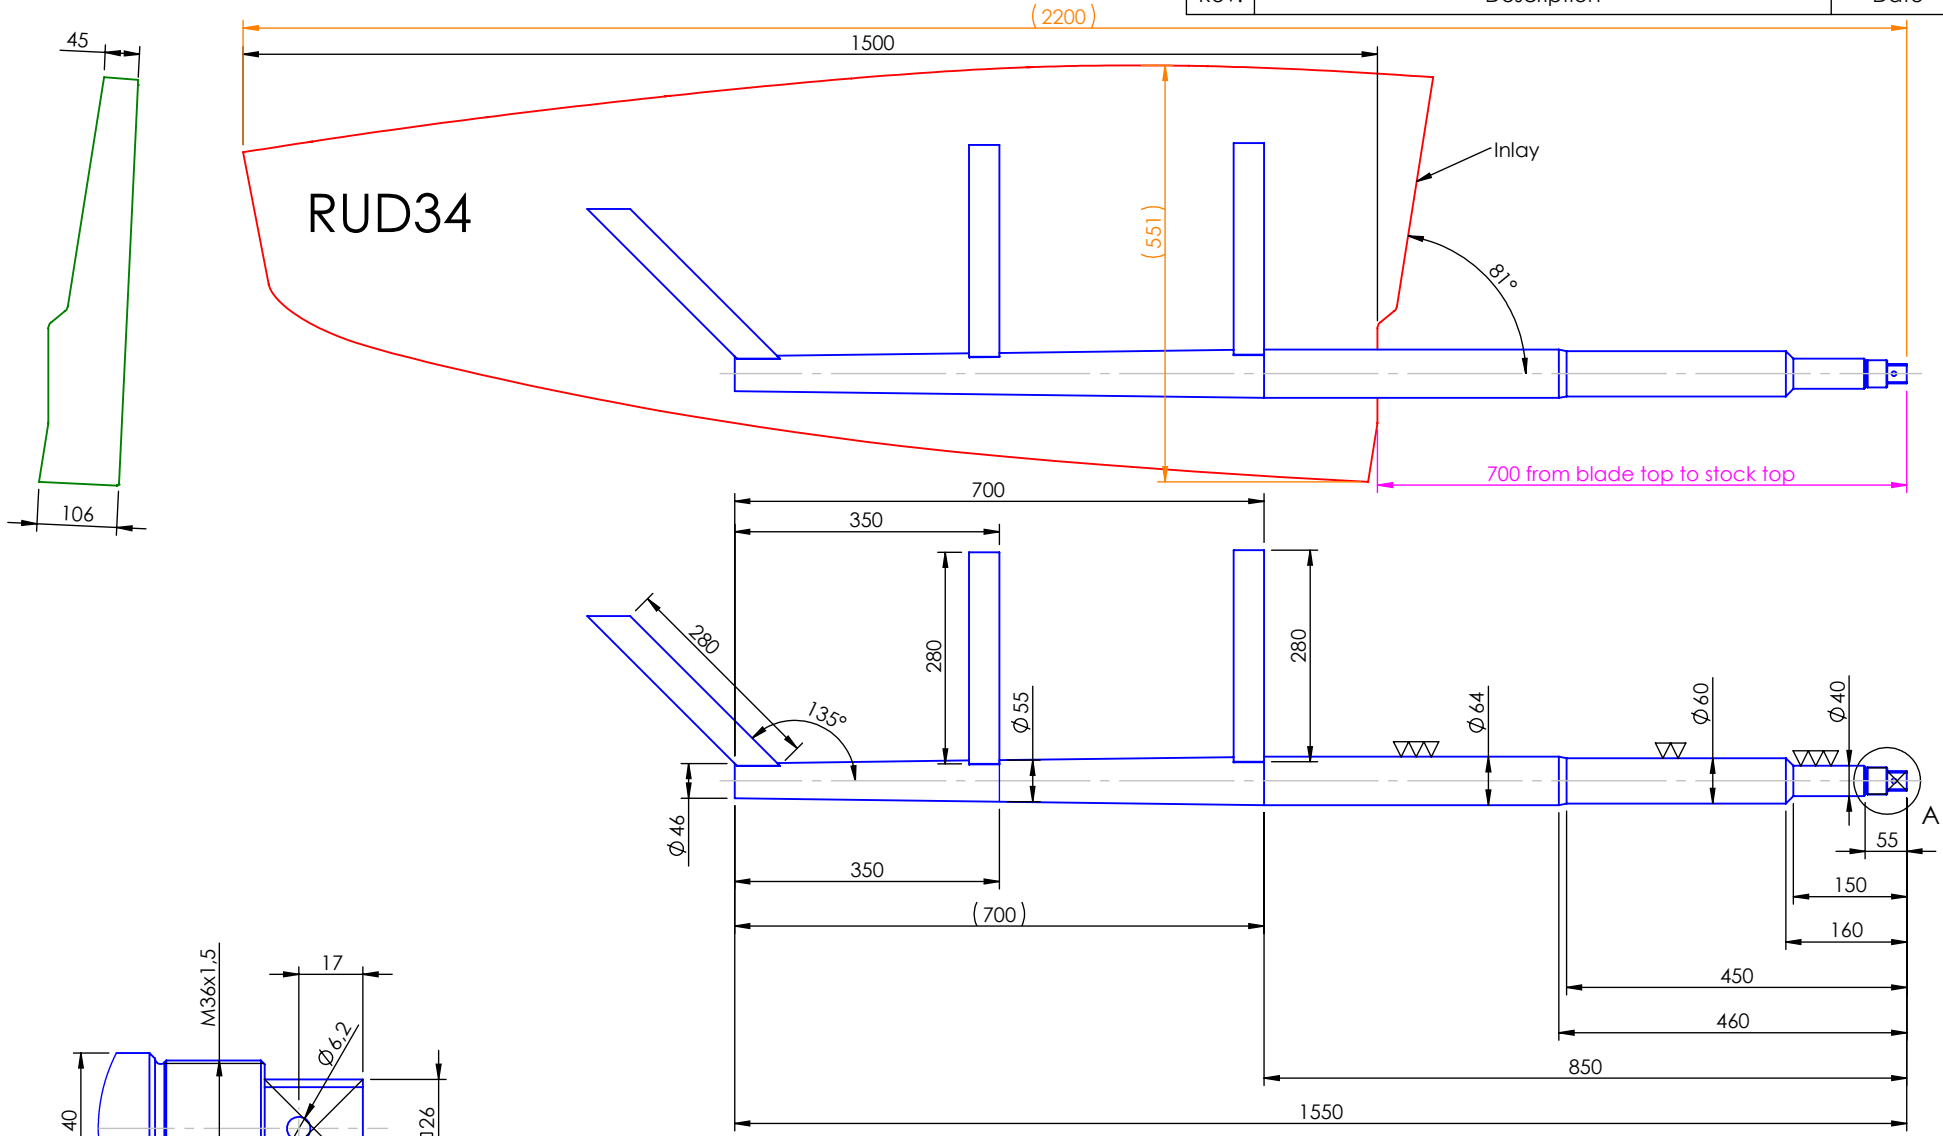

REVISIONS			
Rev.	Description	Date	Author

DETAIL A
SCALE 1 : 2

RUD34

Project Bavaria 34 Holiday	Product Name: Replacement rudder	Filename Bavaria 34H replacement rudder	
	Drawing no. -	Sheet: 1 of 1	Proj. method:
	Material: Alu 6082	Scale: 1:10	Format: A4
Creation Date: 10-04-2024	Dimensions are given in mm. Dimensions without tolerances according to DS/ISO 2768-m.		
Author: Thor	This drawing belongs to Jefa Marine A/S and may not be used or shown without permission.		