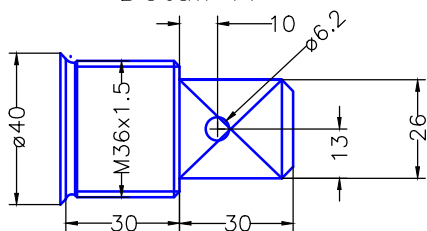

Detail A

Build no. BAV-DE-H34

Modify date	Project: Bavaria 34, type H34 2000	
Modify date	RUD30 with 64mm stock, LONG	
Modify date	Scale: 1:10	Date: 25-09-2015
Modify date	Material: Alu6082	Drawing no. —
Modify date	Filename (dwg): Bavaria 34 H34 2000	
Modify date	Drawn by: jr	