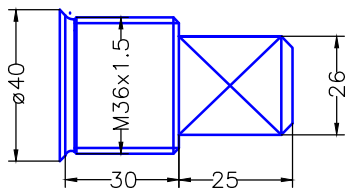

Detail A

Build no. DE-BAVM37W6J001

Modify date	Project: Bavaria 37, type M37	
Modify date	RUD34 with 68mm stock	
Modify date	Scale 1:10	Date 21.08.2015
Modify date	Material ALU6082	Drawing no. BA37, M37
Modify date	Filename Bavaria 37 (dwg)	
Modify date	Drawn by jr	