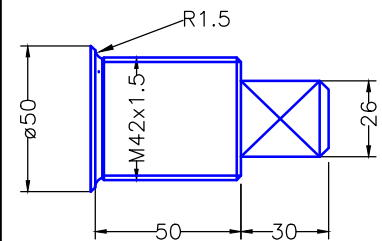

Detail A

Build no. DE-BAV38AC

Modify date:	Project: Bavaria 38AC, type X38-2003	
Modify date:	RUD40 with 63mm stock	
Modify date:	Scale 1:10	Date 24.11.2016
Modify date:	Material AISI 329	Drawing no. BA38AC-X38
Modify date:	Filename (dwg)	
Modify date:	Drawn by jr	