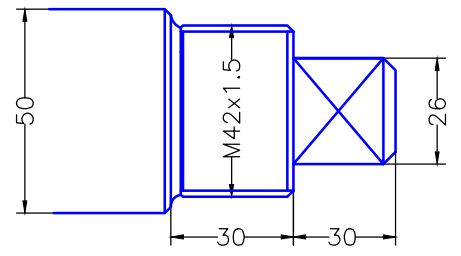

Detail A

Build no. DE-BAVF39

Modify date	Project: Bavaria 39C – type F39	
Modify date	RUD34 with 63mm stock	
Modify date	Scale 1:10	Date 10.04.2015
Modify date	Material AISI 329	Drawing no. BA39C-F39
Modify date	Filename Bavaria 39C, type F39	
Modify date	Drawn by jr	Year 2005-2008