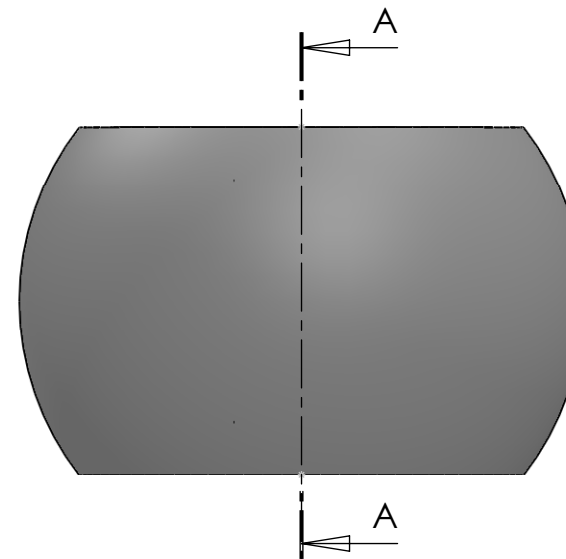

SECTION A-A
SCALE 1 : 1

DWG NR / NAME: M13-125-50 / Bearing Ball with Rollers				BATCH NR:	
PROJECT: Shaft 50mm, OD 75mm.				REKV.NR / ORDRE NR:	
DATE: 06-04-2011	NAME: JR	SCALE / PAPER: 1:1 / A4	MATERIAL: PETP WEIGHT: g	LOCATION:	ORDRE DATO:
MODIFY DATE: : /				REV:	LEV.DATO: