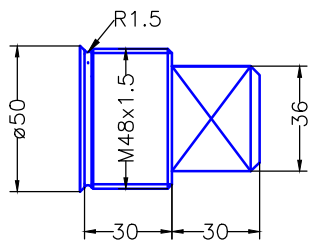

Detail A

Build no. DE-BAVC

Modify date:	Project: Bavaria 42 AC, type C42	
-	RUD40 with 68mm stock, LONG	
Modify date:	Scale 1:10	Date 29.01.2015
-	Material AISI329	Drawing no. BA42AC-C42
Modify date:	Filename (dwg)	
-	Drawn by jr	