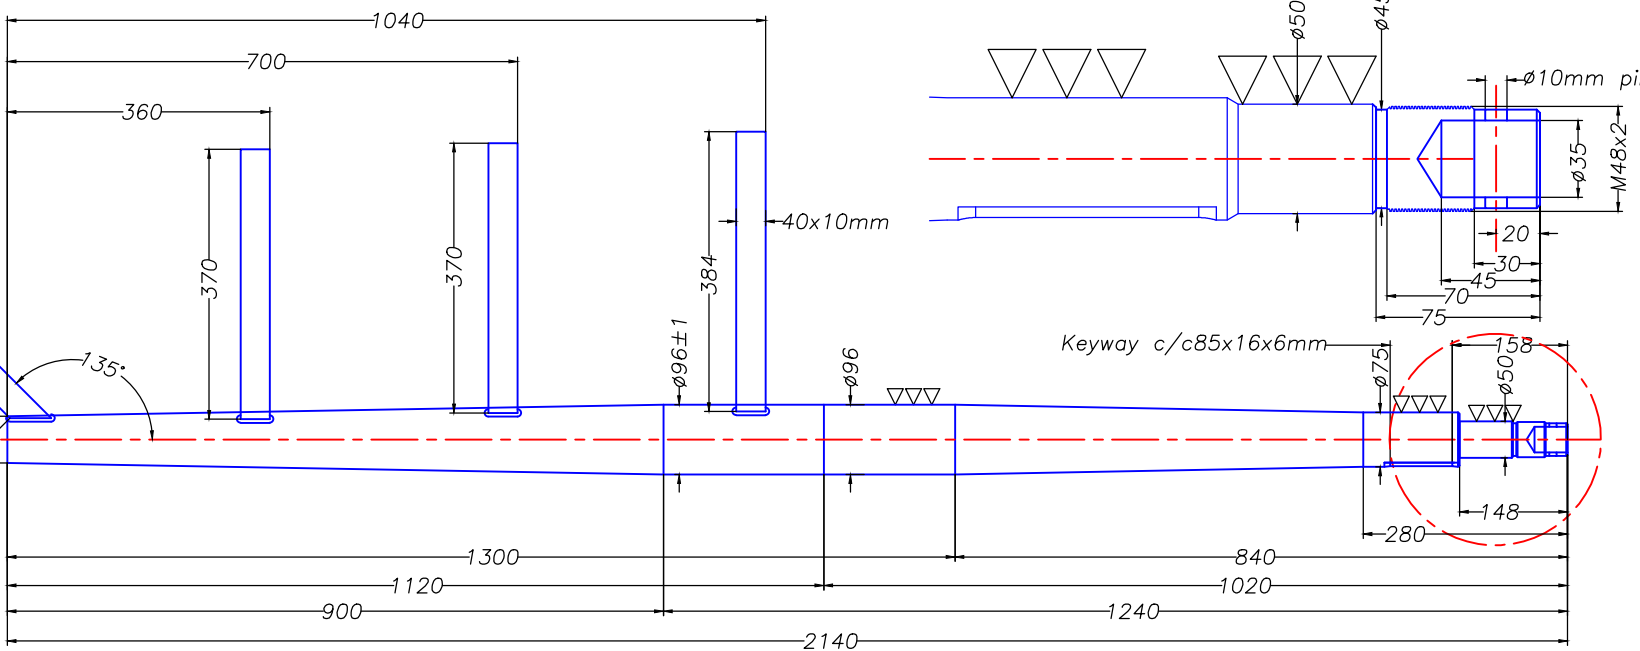

RUD46

1946

- Complete bearing (BA423582)
- Bearing House (M53-115)
- Bearing ball M13-405-96
- Alu. tube $\phi 140 \times 340 \text{mm}$ (TU140340)
- Gaiter $\phi 140 \times 80 \text{mm}$ CA140080 (BA316106)
- Complete bearing (BA423583)
- Bearing house (M75-370)
- Bearing ball M13-160-50 (BA433885)
- Nut M48x2 (M75-377)

1006

RUD46

Modify date	Project: Bavaria42V, deep rudder, type E42	
Modify date	RUD46 with 96mm stock	
Modify date	Scale 1:10	Date 30.09.2015
Modify date	Material Alu6082	Drawing no. BA424471
Modify date	Filename Bavaria42V, deep rudder	
Modify date	Drawn by jr	