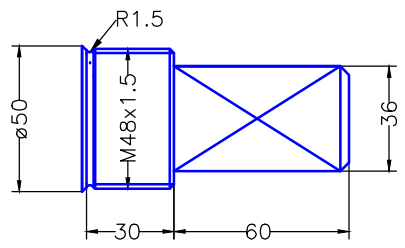

Detail A

Build no. DE-BA44AC - S44

Modify date:	Project: Bavaria 44AC, type S44	
Modify date:	RUD40 with 68mm stock, LONG	
Modify date:	Scale 1:10	Date 07.04.2015
Modify date:	Material AISI329	Drawing no. BA44AC-S44
Modify date:	Filename (dwg)	
Modify date:	Drawn by jr	