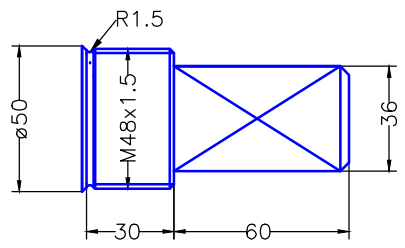

Detail A

Build no. DE-BA44AC - S44

Modify date:	Project: Bavaria 44AC, type S44	
Modify date:	RUD40 with 68mm stock, SHORT	
Modify date:	Scale 1:10	Date 07.04.2015
Modify date:	Material AISI329	Drawing no. BA44AC-S44
Modify date:	Filename (dwg)	
Modify date:	Drawn by jr	