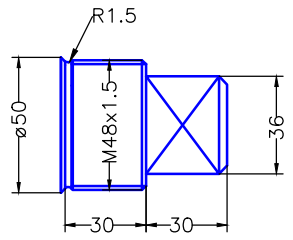

Detail A

Build no. DE-BAVL44H9F707

Modify date:	Project: Bavaria 44V - type L44	
Modify date:	RUD46 with 72mm stock, LONG	
Modify date:	Scale 1:10	Date 09.01.2015
Modify date:	Material AISI630	Drawing no. BA44V-L44
Modify date:	Filename (dwg) RUD46 with 72mm stock	
Modify date:	Drawn by jr	