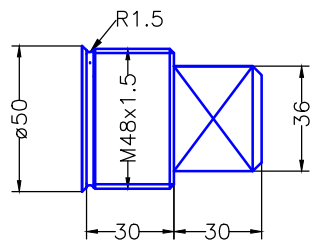

Detail A

Build no. DE-BA46AC - D46-2005

Modify date:	Project: Bavaria 46AC, type D46-2005	
Modify date:	RUD40 with 74mm stock, SHORT	
Modify date:	Scale 1:10	Date 01.12.2015
Modify date:	Material AISI329	Drawing no. BA46AC-D46
Modify date:	Filename (dwg)	
Modify date:	Drawn by jr	