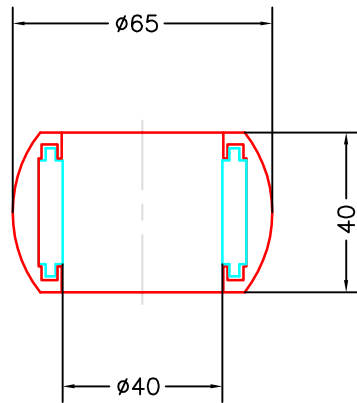

This boat is not equipped with Jefa roller bearings from the start

Below bearing balls with rollers fit into the original bearing house.

Top bearing

M13-095-40

This top bearing don't fit on all boat, check before ordering

Bottom bearing

M75-360-58

|             |                             |                 |   |
|-------------|-----------------------------|-----------------|---|
| Modify date | Project: Bavaria 30 Cruiser |                 |  <p>JEFA MARINE A/S<br/>NIMBUSVEJ 2<br/>2670 GREVE, DENMARK<br/>Tlf. +45-4615 5210 &amp; Fax +45-4615 5208<br/>E-mail info@jefa.com &amp; WWW.jefa.com</p> |
| Modify date | Rudder bearing spareparts   |                 |   |
| Modify date | Scale 1:4                   | Date 2009-08-05 |   |
| Modify date | Material —                  | Drawing no. —   |   |
| Modify date | Filename (dwg) —            |                 |   |
| Modify date | Drawn by J.F.               | —               |   |