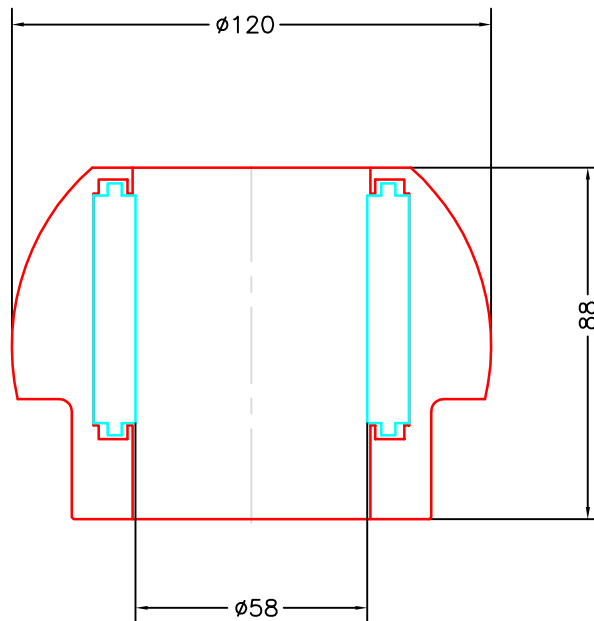

This boat is not equipped with Jefa roller bearings from the start

Below bearing balls with rollers fit into the original bearing house.

Top bearing

M13-095-40

This top bearing don't fit on all boat, check before ordering

Bottom bearing

M75-360-58

|             |                             |                 |   |
|-------------|-----------------------------|-----------------|---|
| Modify date | Project: Bavaria 30 Cruiser |                 |  <p>JEFA MARINE A/S<br/>NIMBUSVEJ 2<br/>2670 GREVE, DENMARK<br/>Tlf. +45-4615 5210 &amp; Fax +45-4615 5208<br/>E-mail info@jefa.com &amp; WWW.jefa.com</p> |
| Modify date | Rudder bearing spareparts   |                 |   |
| Modify date | Scale 1:4                   | Date 2009-08-05 |   |
| Modify date | Material —                  | Drawing no. —   |   |
| Modify date | Filename (dwg) —            |                 |   |
| Modify date | Drawn by J.F.               | —               |   |