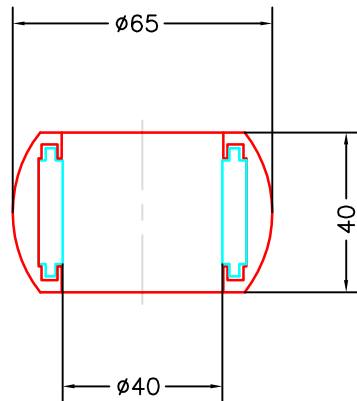

This boat is not equipped with Jefa roller bearings from the start

Below bearing balls with rollers fit into the original bearing house.

Top bearing

M13-095-40

This top bearing don't fit on all boat, check before ordering

Bottom bearing

M75-360-59

Modify date	Project: Bavaria 31 Cruiser		 <p>JEFA MARINE A/S NIMBUSVEJ 2 2670 GREVE, DENMARK Tlf. +45-4615 5210 & Fax +45-4615 5208 E-mail info@jefa.com & WWW.jefa.com</p>
Modify date	Rudder bearing spareparts		
Modify date	Scale 1:4	Date 2009-08-05	
Modify date	Material —	Drawing no. —	
Modify date	Filename (dwg) —		
Modify date	Drawn by J.F.	—	