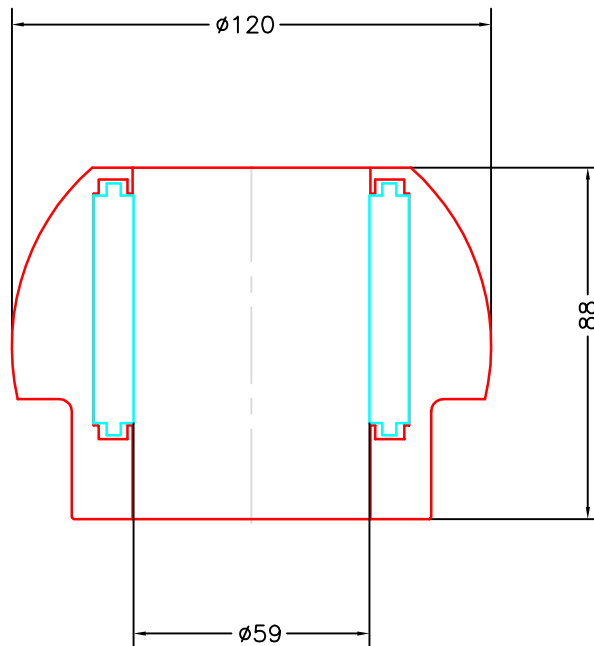

This boat is not equipped with Jefa roller bearings from the start

Below bearing balls with rollers fit into the original bearing house.

Top bearing

M13-095-40

This top bearing don't fit on all boat, check before ordering

Bottom bearing

M75-360-59

Modify date	Project: Bavaria 31 Cruiser		 <p>JEFA MARINE A/S NIMBUSVEJ 2 2670 GREVE, DENMARK Tlf. +45-4615 5210 & Fax +45-4615 5208 E-mail info@jefa.com & WWW.jefa.com</p>
Modify date	Rudder bearing spareparts		
Modify date	Scale 1:4	Date 2009-08-05	
Modify date	Material —	Drawing no. —	
Modify date	Filename (dwg) —		
Modify date	Drawn by J.F.	—	