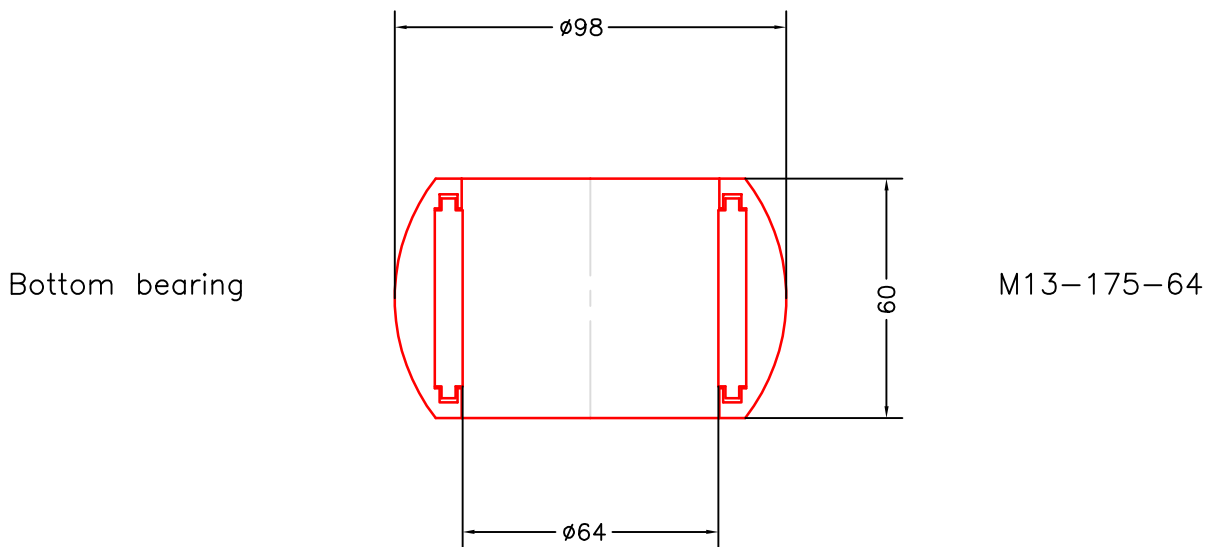

This boat is not equipped with Jefa roller bearings from the start

Below bearing balls with rollers fit into the original bearing house.

Modify date	Project: Bavaria 32, year 2005		 JEFA MARINE A/S NIMBUSVEJ 2 2670 GREVE, DENMARK Tlf. +45-4615 5210 & Fax +45-4615 5208 E-mail info@jefa.com & WWW.jefa.com
Modify date	Rudder bearing spareparts		
Modify date	Scale 1:4	Date 2009-09-21	
Modify date	Material —	Drawing no. —	
Modify date	Filename (dwg) —		
Modify date	Drawn by J.F.	—	