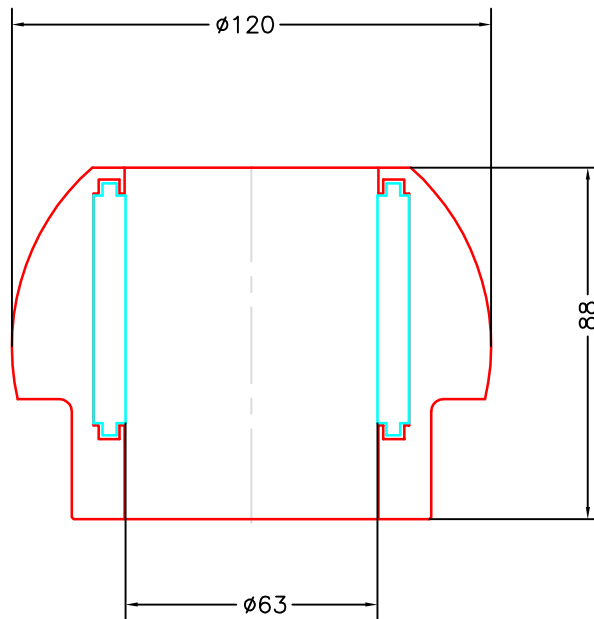

This boat is not equipped with Jefa roller bearings from the start

Below bearing balls with rollers fit into the original bearing house.

Top bearing

M13-095-40

This top bearing don't fit on all boat, check before ordering

Bottom bearing

M75-362-63

Modify date	Project: Bavaria 33 Cruiser		 <p>JEFA MARINE A/S NIMBUSVEJ 2 2670 GREVE, DENMARK Tlf. +45-4615 5210 & Fax +45-4615 5208 E-mail info@jefa.com & WWW.jefa.com</p>
Modify date	Rudder bearing spareparts		
Modify date	Scale 1:4	Date 2009-08-05	
Modify date	Material —	Drawing no. —	
Modify date	Filename (dwg) —		
Modify date	Drawn by J.F.	—	