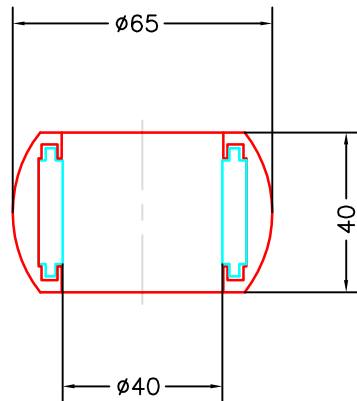

This boat is not equipped with Jefa roller bearings from the start

Below bearing balls with rollers fit into the original bearing house.

Top bearing

M13-095-40

This top bearing don't fit on all boat, check before ordering

Bottom bearing

M75-362-63

Modify date	Project: Bavaria 33 Cruiser		 <p>JEFA MARINE A/S NIMBUSVEJ 2 2670 GREVE, DENMARK Tlf. +45-4615 5210 & Fax +45-4615 5208 E-mail info@jefa.com & WWW.jefa.com</p>
Modify date	Rudder bearing spareparts		
Modify date	Scale 1:4	Date 2009-08-05	
Modify date	Material —	Drawing no. —	
Modify date	Filename (dwg) —		
Modify date	Drawn by J.F.	—	