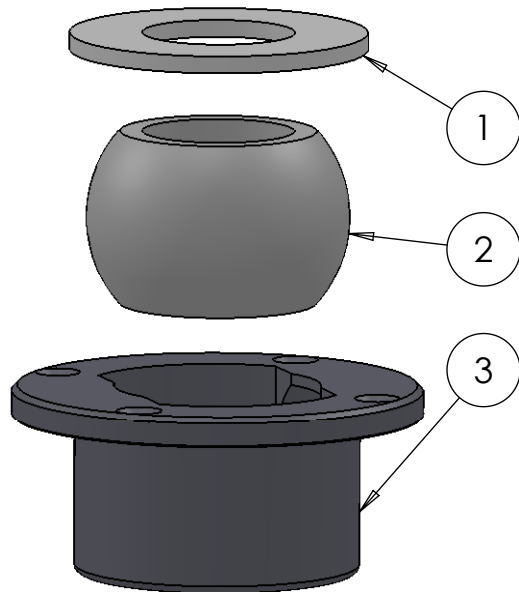

This bearing is the ideal replacement for the Bavaria half ball/cup bearing. It's available in 40 & 50 mm and is delivered with a contra plate for below deck.

See next pages for smaller alternatives.

Use code number BA314889 for the 40 mm version
 Use code number BA314888 for the 50 mm version

SECTION A-A
SCALE 1 : 1

ITEM NO.	PART NUMBER	PART NAME	Default/ QTY.
1	M07-107	Washer $\phi 40.5 \times \phi 79$	1
2	M13-112-40	Ball with rollers for 5T040	1
3	M51-085	House for 5T035-5T040	1

DWG NR / NAME: **5T040 / S-A top Roller bearing $\phi 40$ mm**