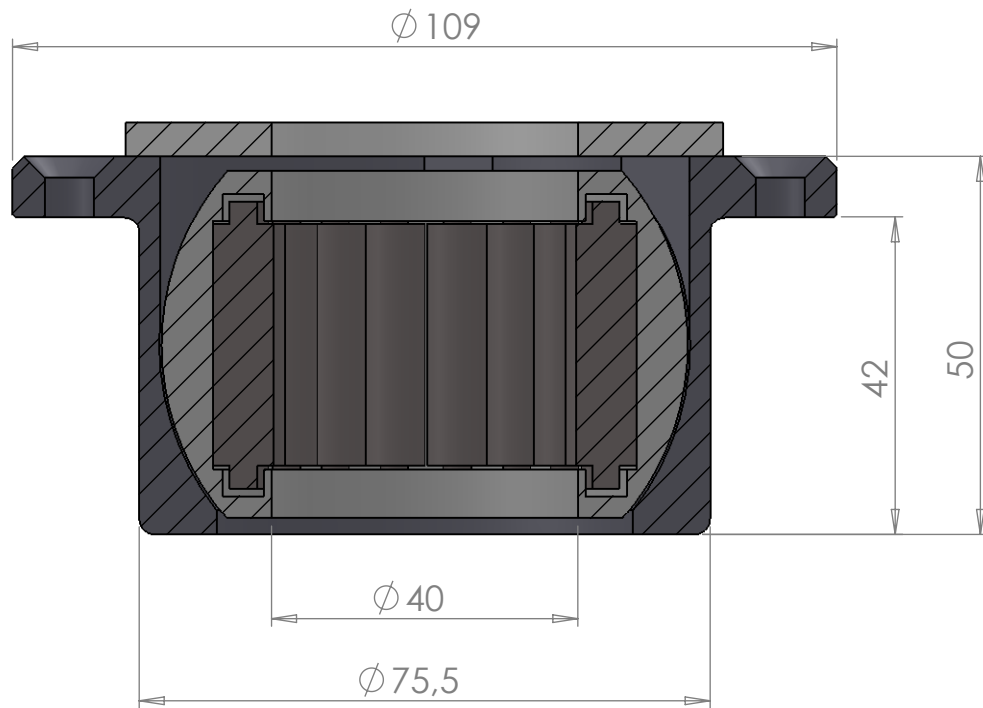

SECTION A-A
SCALE 1 : 1

ITEM NO.	PART NUMBER	PART NAME	Default/ QTY.
1	M07-107	Washer $\phi 40.5 \times \phi 79$	1
2	M13-112-40	Ball with rollers for 5T040	1
3	M51-085	House for 5T035-5T040	1

DWG NR / NAME: **5T040 / S-A top Roller bearing $\phi 40$ mm**