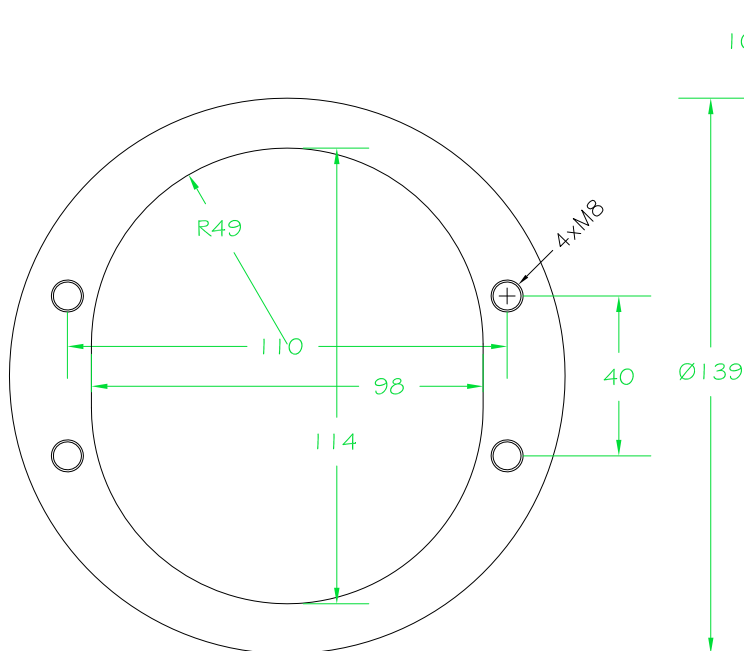

This bearing is the ideal replacement for the Bavaria half ball/cup bearing. It's available in 40 & 50 mm and is delivered with a contra plate for below deck.

See next pages for smaller alternatives.

Use code number BA314889 for the 40 mm version
 Use code number BA314888 for the 50 mm version

DWG NR / NAME:

42040 / Top roller bearing

BATCH NR:

PROJECT:

Shaft $\varnothing 40\text{mm}$, Max working load 2000kg

REKV.NR / ORDRE NR:

DATE:

08-04-2009

NAME:

KJ

SCALE / PAPER:

1:2 / A4

MATERIAL:

WEIGHT:

g

LOCATION:

SECTION A-A
SCALE 1 : 1

ITEM NO.	PART NUMBER	PART NAME	Default/ QTY.
1	M07-107	Washer $\phi 40.5 \times \phi 79$	1
2	M13-112-40	Ball with rollers for 5T040	1
3	M51-085	House for 5T035-5T040	1

DWG NR / NAME: **5T040 / S-A top Roller bearing $\phi 40$ mm**