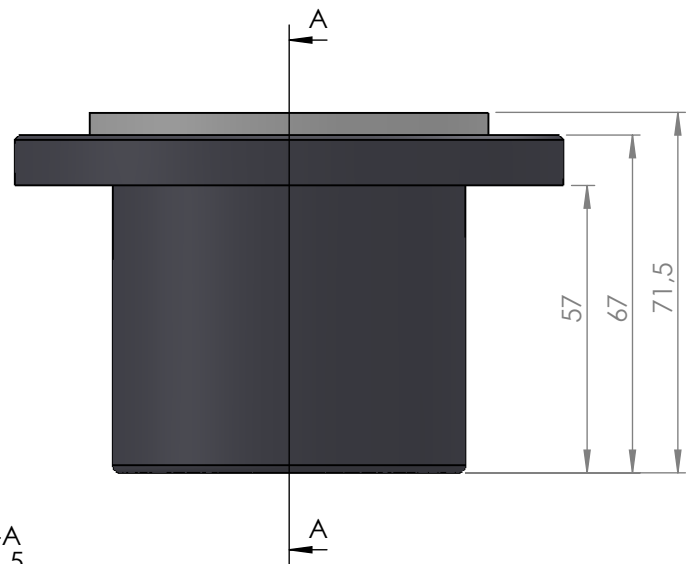

SECTION A-A
SCALE 1 : 1.5