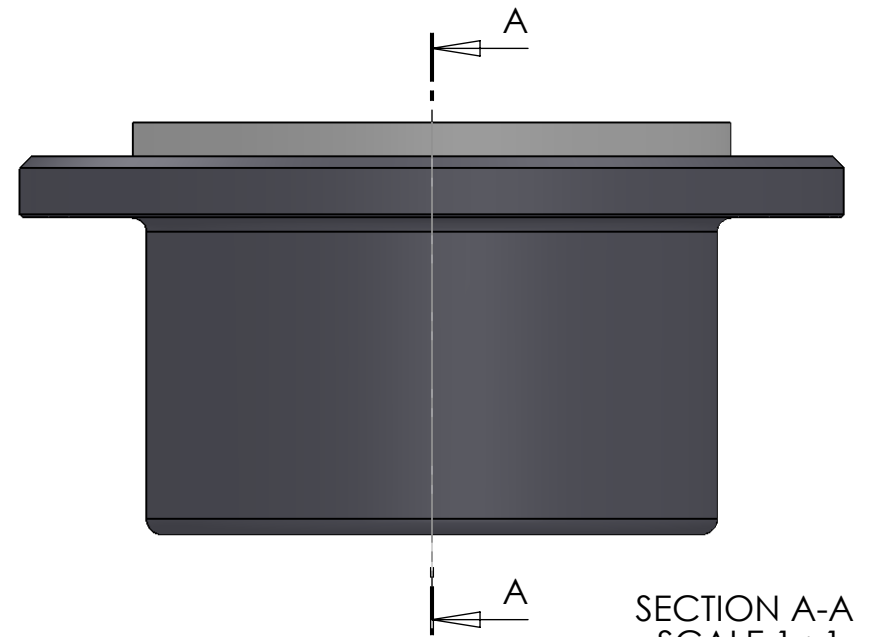

SECTION A-A
SCALE 1 : 1

ITEM NO.	PART NUMBER	PART NAME	Default/ QTY.
1	M07-107	Washer $\phi 40.5 \times \phi 79$	1
2	M13-112-40	Ball with rollers for 5T040	1
3	M51-085	House for 5T035-5T040	1

DWG NR / NAME: **5T040 / S-A top Roller bearing $\phi 40$ mm**