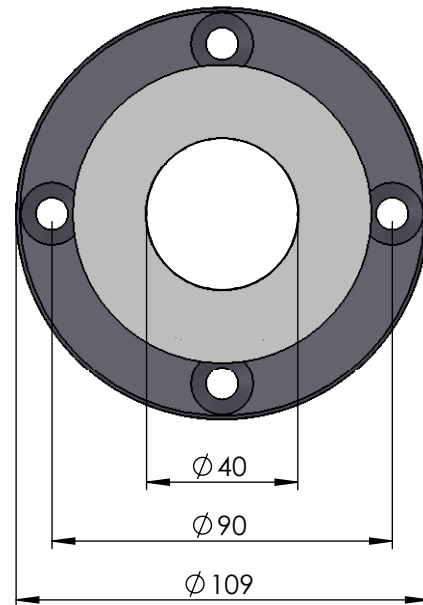

ITEM NO.	PART NUMBER	PART NAME	QTY.
1	M01-201	Roller $\varnothing 8 \times 44\text{mm}$	18
2	M03-191	Delrin Lockring $\varnothing 59,5 \times \varnothing 46 \times 1,75\text{mm}$	1
3	M05-107	L-ring $\varnothing 40 \times \varnothing 56$	2
4	M07-107	Washer $\varnothing 40,5 \times \varnothing 79$	1
5	M23-101	Top roller bearing house	1

DWG NR / NAME:

42040 / Top roller bearing

BATCH NR:

PROJECT:

Shaft $\varnothing 40\text{mm}$, Max working load 2000kg

REKV.NR / ORDRE NR:

DATE:

08-04-2009

NAME:

KJ

SCALE / PAPER:

1:2 / A4

MATERIAL:

WEIGHT:

g

LOCATION:

REV:

ORDRE DATO:

LEV.DATO:

MODIFY DATE:

: /

Jefa Rudder
SYSTEMS

JEFA MARINE A/S
NIMBUSVEJ 2
2670 GREVE, DENMARK

Tlf: +45 4615 5210 & Fax: +45 4615208
Email: info@jefa.com www.jefa.com