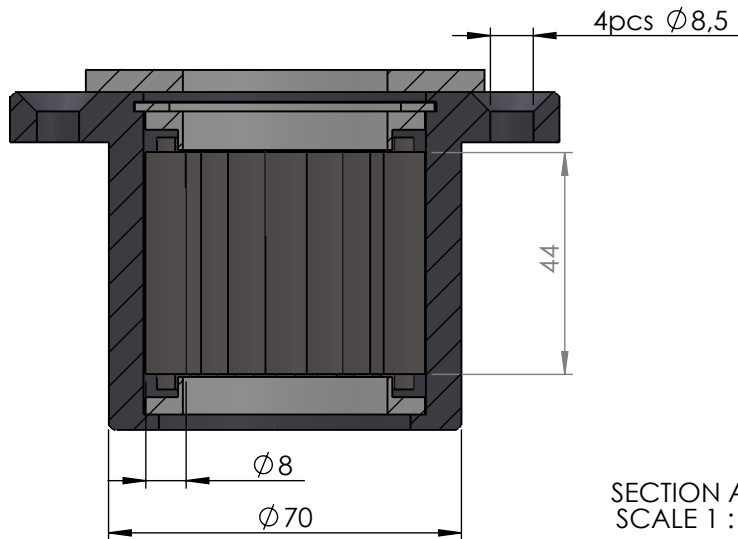

SECTION A-A
SCALE 1 : 1.5