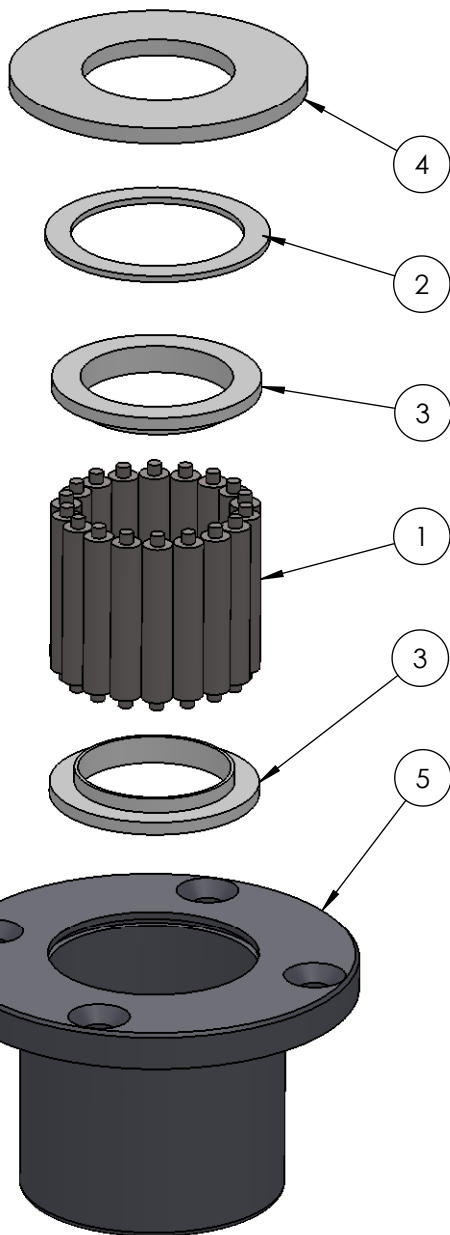

ITEM NO.	PART NUMBER	PART NAME	QTY.
1	M01-201	Roller $\varnothing 8 \times 44\text{mm}$	18
2	M03-191	Delrin Lockring $\varnothing 59,5 \times \varnothing 46 \times 1,75\text{mm}$	1
3	M05-107	L-ring $\varnothing 40 \times \varnothing 56$	2
4	M07-107	Washer $\varnothing 40,5 \times \varnothing 79$	1
5	M23-101	Top roller bearing house	1

DWG NR / NAME:

42040 / Top roller bearing

BATCH NR:

PROJECT:

Shaft $\varnothing 40\text{mm}$, Max working load 2000kg

REKV.NR / ORDRE NR:

DATE:

08-04-2009

NAME:

KJ

SCALE / PAPER:

1:2 / A4

MATERIAL:

WEIGHT:

g

LOCATION:

REV:

ORDRE DATO:

LEV.DATO:

MODIFY DATE:

: /

Jefa Rudder
SYSTEMS

JEFA MARINE A/S
NIMBUSVEJ 2
2670 GREVE, DENMARK

Tlf: +45 4615 5210 & Fax: +45 4615208
Email: info@jefa.com www.jefa.com