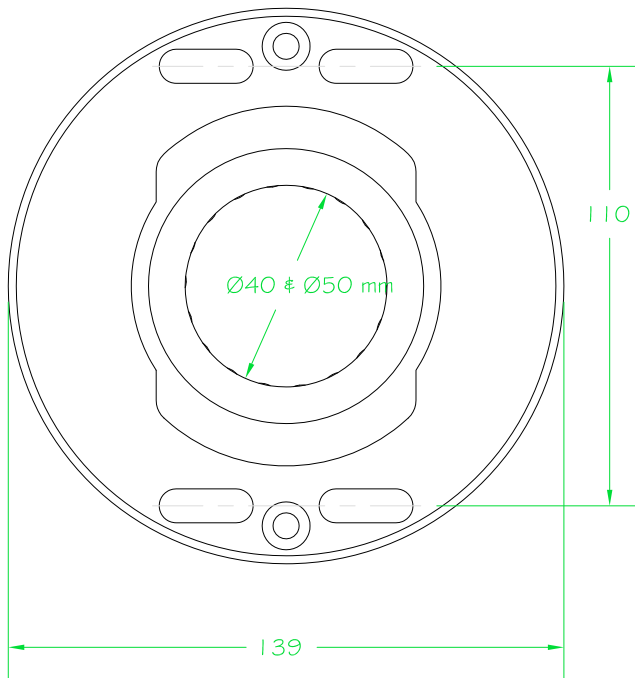

This bearing is the ideal replacement for the Bavaria half ball/cup bearing. It's available in 40 & 50 mm and is delivered with a contra plate for below deck.

See next pages for smaller alternatives.

Use code number BA314889 for the 40 mm version
 Use code number BA314888 for the 50 mm version

DWG NR / NAME:

42040 / Top roller bearing

BATCH NR:

PROJECT:

Shaft $\varnothing 40\text{mm}$, Max working load 2000kg

REKV.NR / ORDRE NR:

DATE:

08-04-2009

NAME:

KJ

SCALE / PAPER:

1:2 / A4

MATERIAL:

WEIGHT:

g

LOCATION:

SECTION A-A
SCALE 1 : 1

ITEM NO.	PART NUMBER	PART NAME	Default/ QTY.
1	M07-107	Washer $\phi 40.5 \times \phi 79$	1
2	M13-112-40	Ball with rollers for 5T040	1
3	M51-085	House for 5T035-5T040	1

DWG NR / NAME: **5T040 / S-A top Roller bearing $\phi 40$ mm**