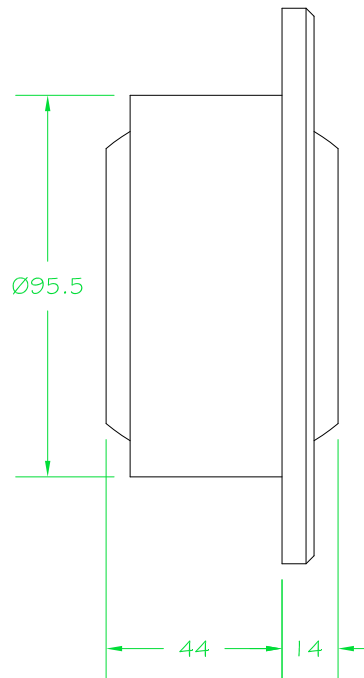

This bearing is the ideal replacement for the Bavaria half ball/cup bearing. It's available in 40 & 50 mm and is delivered with a contra plate for below deck.

See next pages for smaller alternatives.

Use code number BA314889 for the 40 mm version
 Use code number BA314888 for the 50 mm version

DWG NR / NAME:

42040 / Top roller bearing

BATCH NR:

PROJECT:

Shaft $\varnothing 40\text{mm}$, Max working load 2000kg

REKV.NR / ORDRE NR:

DATE:

08-04-2009

NAME:

KJ

SCALE / PAPER:

1:2 / A4

MATERIAL:

WEIGHT:

g

LOCATION:

SECTION A-A
SCALE 1 : 1

ITEM NO.	PART NUMBER	PART NAME	Default/ QTY.
1	M07-107	Washer $\phi 40.5 \times \phi 79$	1
2	M13-112-40	Ball with rollers for 5T040	1
3	M51-085	House for 5T035-5T040	1

DWG NR / NAME: **5T040 / S-A top Roller bearing $\phi 40$ mm**