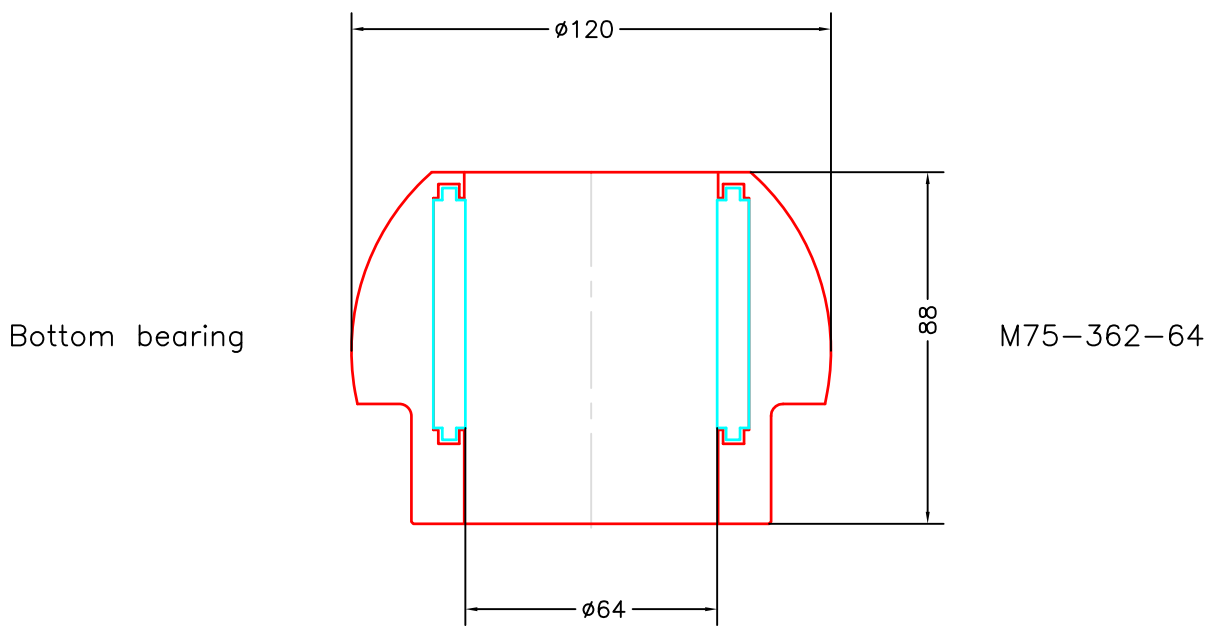

This boat is not equipped with Jefa roller bearings from the start

Below bearing balls with rollers fit into the original bearing house.

Modify date	Project: Bavaria 34-3 (AC)		 JEFA MARINE A/S NIMBUSVEJ 2 2670 GREVE, DENMARK Tlf. +45-4615 5210 & Fax +45-4615 5208 E-mail info@jefa.com & WWW.jefa.com
Modify date	Rudder bearing spareparts		
Modify date	Scale 1:4	Date 2012-03-20	
Modify date	Material —	Drawing no. —	
Modify date	Filename (dwg) —		
Modify date	Drawn by J.F.	—	