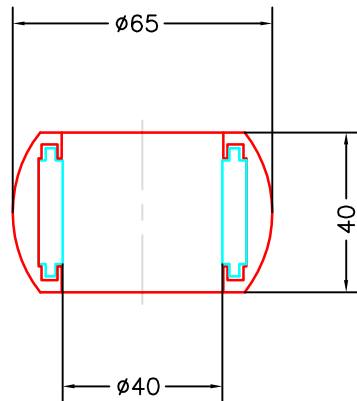

This boat is not equipped with Jefa roller bearings from the start

Below bearing balls with rollers fit into the original bearing house.

Top bearing

M13-095-40

This top bearing don't fit on all boat, check before ordering

Bottom bearing

M75-362-63

| | | | |
|-------------|-----------------------------|-----------------|-------------------------------------------------------------------------------------------------------------------------------------------------------------------------------------------------------------------------------------------------|
| Modify date | Project: Bavaria 34 Cruiser | |  <p>JEFA MARINE A/S NIMBUSVEJ 2 2670 GREVE, DENMARK Tlf. +45-4615 5210 & Fax +45-4615 5208 E-mail info@jefa.com & WWW.jefa.com</p> |
| Modify date | Rudder bearing spareparts | | |
| Modify date | Scale 1:4 | Date 2009-08-05 | |
| Modify date | Material — | Drawing no. — | |
| Modify date | Filename (dwg) — | | |
| Modify date | Drawn by J.F. | — | |