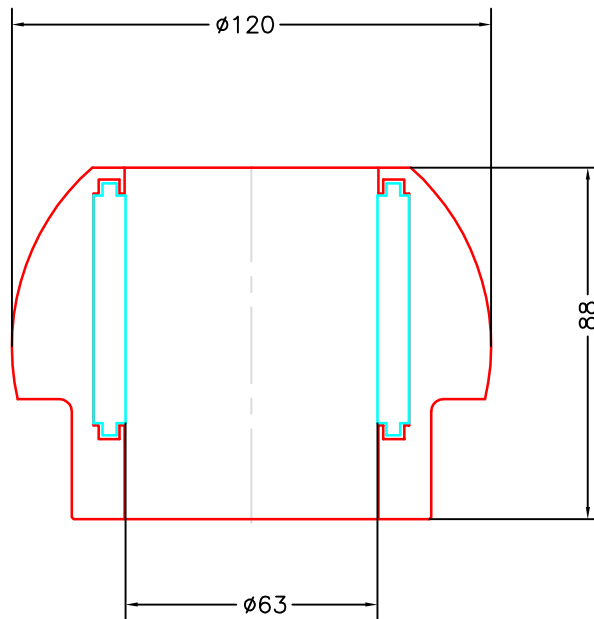

This boat is not equipped with Jefa roller bearings from the start

Below bearing balls with rollers fit into the original bearing house.

Top bearing

M13-095-40

This top bearing don't fit on all boat, check before ordering

Bottom bearing

M75-362-63

| | | | |
|-------------|-----------------------------|-----------------|-------------------------------------------------------------------------------------------------------------------------------------------------------------------------------------------------------------------------------------------------|
| Modify date | Project: Bavaria 34 Cruiser | |  <p>JEFA MARINE A/S NIMBUSVEJ 2 2670 GREVE, DENMARK Tlf. +45-4615 5210 & Fax +45-4615 5208 E-mail info@jefa.com & WWW.jefa.com</p> |
| Modify date | Rudder bearing spareparts | | |
| Modify date | Scale 1:4 | Date 2009-08-05 | |
| Modify date | Material — | Drawing no. — | |
| Modify date | Filename (dwg) — | | |
| Modify date | Drawn by J.F. | — | |