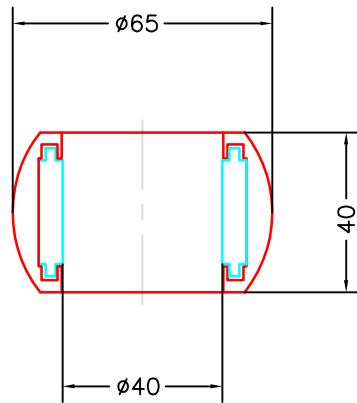

This boat is not equipped with Jefa roller bearings from the start

Below bearing balls with rollers fit into the original bearing house.

Top bearing

M13-095-40

Bottom bearing

M13-205-60

Modify date	Project: Bavaria 35 Match		 JEFA MARINE A/S NIMBUSVEJ 2 2670 GREVE, DENMARK Tlf. +45-4615 5210 & Fax +45-4615 5208 E-mail info@jefa.com & WWW.jefa.com
Modify date	Rudder bearing spareparts		
Modify date	Scale 1:4	Date 2009-10-22	
Modify date	Material —	Drawing no. —	
Modify date	Filename (dwg) —		
Modify date	Drawn by J.F.	—	