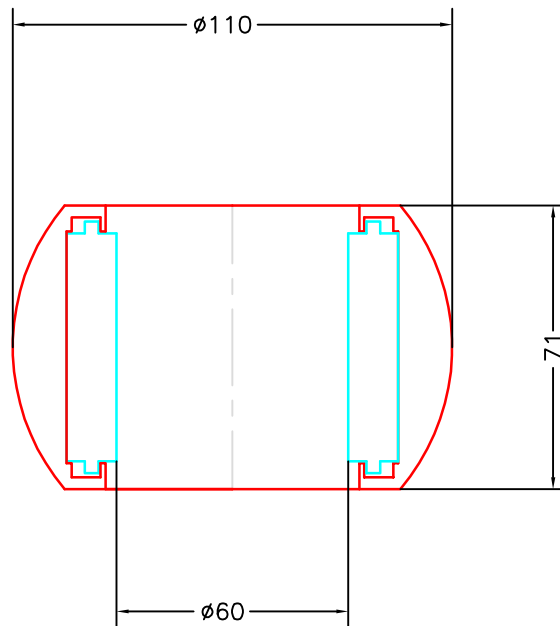

This boat is not equipped with Jefa roller bearings from the start

Below bearing balls with rollers fit into the original bearing house.

Top bearing

M13-095-40

Bottom bearing

M13-205-60

Modify date	Project: Bavaria 35 Match		 JEFA MARINE A/S NIMBUSVEJ 2 2670 GREVE, DENMARK Tlf. +45-4615 5210 & Fax +45-4615 5208 E-mail info@jefa.com & WWW.jefa.com
Modify date	Rudder bearing spareparts		
Modify date	Scale 1:4	Date 2009-10-22	
Modify date	Material —	Drawing no. —	
Modify date	Filename (dwg) —		
Modify date	Drawn by J.F.	—	