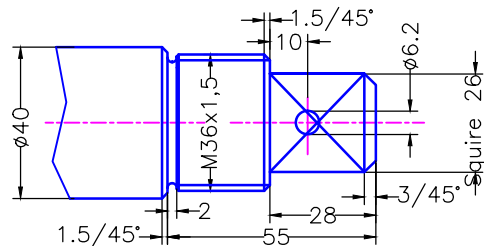

Detail A

Bavaria 36-Buildno. DEBAV36S8E20

Modify date	Project: Bavaria 36-2002	
Modify date	RUD30 with 68mm stock	
Modify date	Scale 1:10	Date 09.12.2014
Modify date	Material Alu6082	Drawing no. —
Modify date	Filename (dwg) Bavaria 36-2002	
Modify date	Drawn by jr	