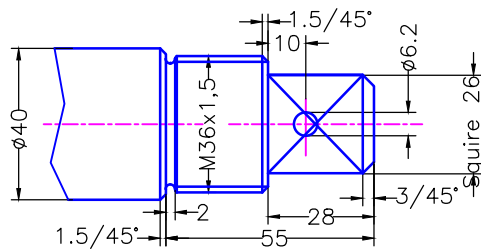

Detail A

Bavaria 36-Buildno. DE-BAW36X4F505

Modify date	Project: Bavaria 36-2002		
Modify date	NC32 with 68mm stock		
Modify date	Scale: 1:10	Date: 29.01.2015	JEFA MARINE A/S NIMBUSVEJ 2 2670 GREVE, DENMARK Tlf.+45-4615 5210 & Fax +45-4615 5208 E-mail info@jefa.com & WWW.jefa.com
Modify date	Material: AISI630	Drawing no. —	
Modify date	Filename (dwg)		
Modify date	Drawn by jr		