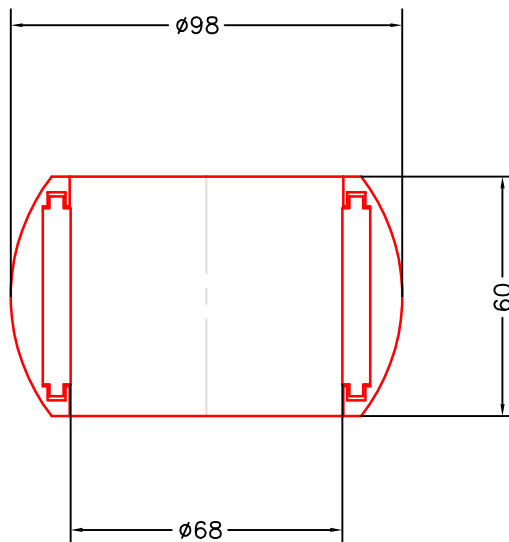

This boat is not equipped with Jefa roller bearings from the start

Below bearing balls with rollers fit into the original bearing house.

Top bearing

M13-095-40

Bottom bearing

M13-177-68

Modify date	Project: Bavaria 36		 JEFA MARINE A/S NIMBUSVEJ 2 2670 GREVE, DENMARK Tlf. +45-4615 5210 & Fax +45-4615 5208 E-mail info@jefa.com & WWW.jefa.com
Modify date	Rudder bearing spareparts		
Modify date	Scale 1:4	Date 2009-09-21	
Modify date	Material —	Drawing no. —	
Modify date	Filename (dwg) —		
Modify date	Drawn by J.F.	—	