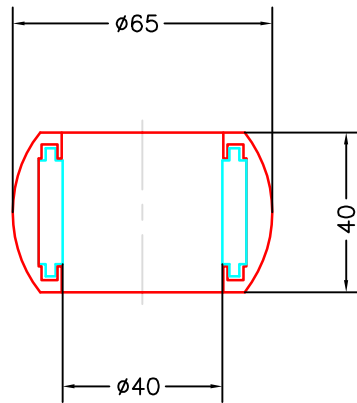

This boat is not equipped with Jefa roller bearings from the start

Below bearing balls with rollers fit into the original bearing house.

Top bearing

M13-095-40

Bottom bearing

M13-177-68

Modify date	Project: Bavaria 36		 JEFA MARINE A/S NIMBUSVEJ 2 2670 GREVE, DENMARK Tlf. +45-4615 5210 & Fax +45-4615 5208 E-mail info@jefa.com & WWW.jefa.com
Modify date	Rudder bearing spareparts		
Modify date	Scale 1:4	Date 2009-09-21	
Modify date	Material —	Drawing no. —	
Modify date	Filename (dwg) —		
Modify date	Drawn by J.F.	—	