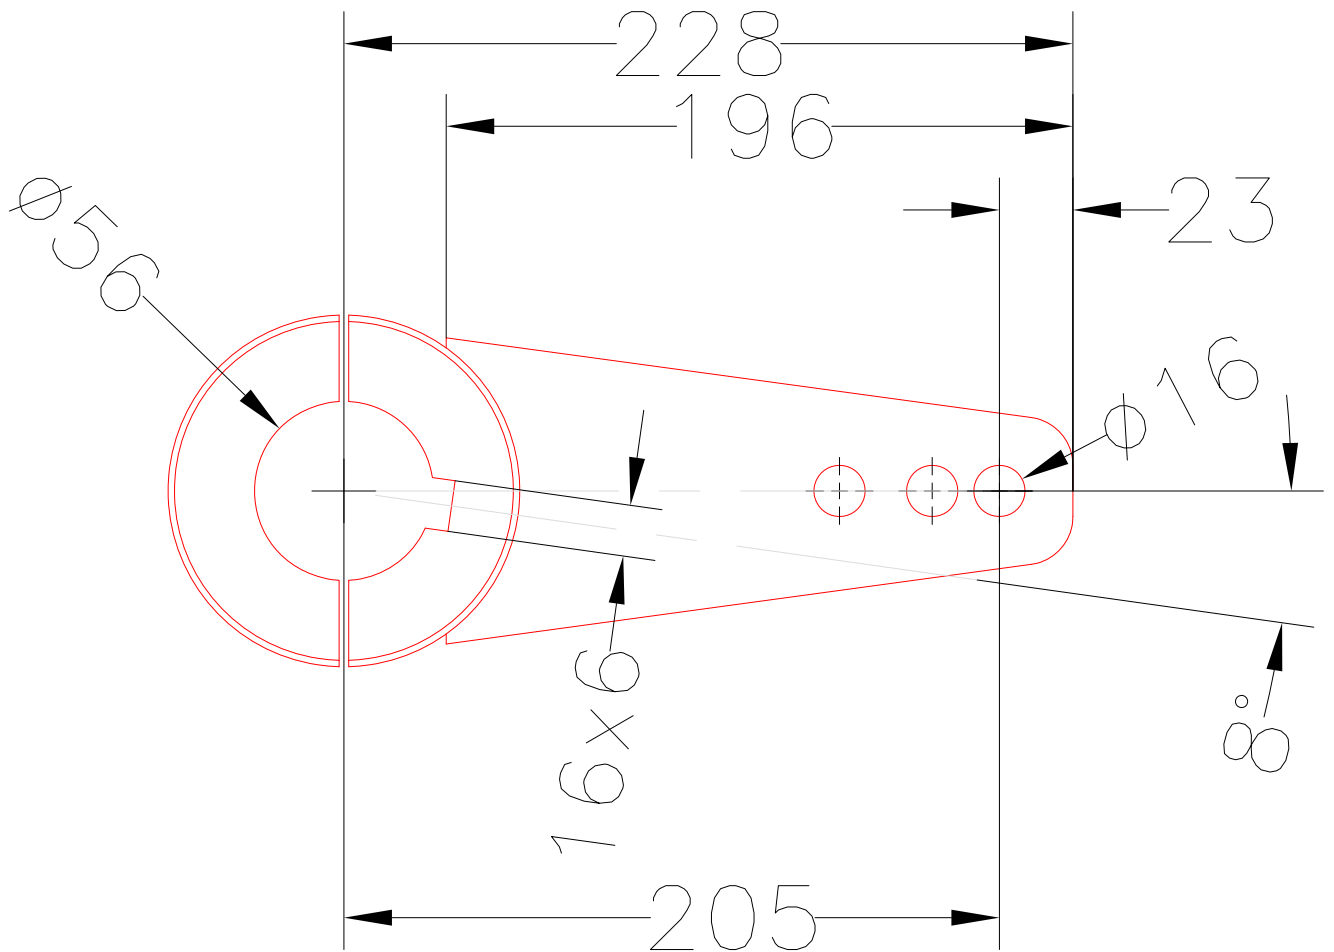

Modify date	Project: Bavaria 37C	
Modify date	Steering and rudder system	
Modify date	Scale 1:40	Date 04/12-2012
Modify date	Material —	Drawing no. Buildcard
Modify date	Filename (dwg) Bavaria 37C	Buildcard
Modify date	Drawn by KJ	

JEFA STEERING ApS
 AGENAVEJ 43
 2670 GREVE, DENMARK
 Tlf. +45 46155210 & Fax +45 43695211
 E-mail: info@jefa.com www.jefa.com

Number on the rudder stock:
B37C

Modify date: 2013-06-25 Keyway changed to 121mm lengt
Modify date
Modify date
Modify date
Modify date
Modify date

Modify date	Project: Bavaria Cruiser 37 & 41	
Modify date	Tiller arm for drive unit	
Modify date	Scale 1:2	Date 04/02-2013
Modify date	Material Alu6082	Drawing no. BA940000
Modify date	Filename (dwg) Bavaria 37C Buildcard	
Modify date	Drawn by KJ	