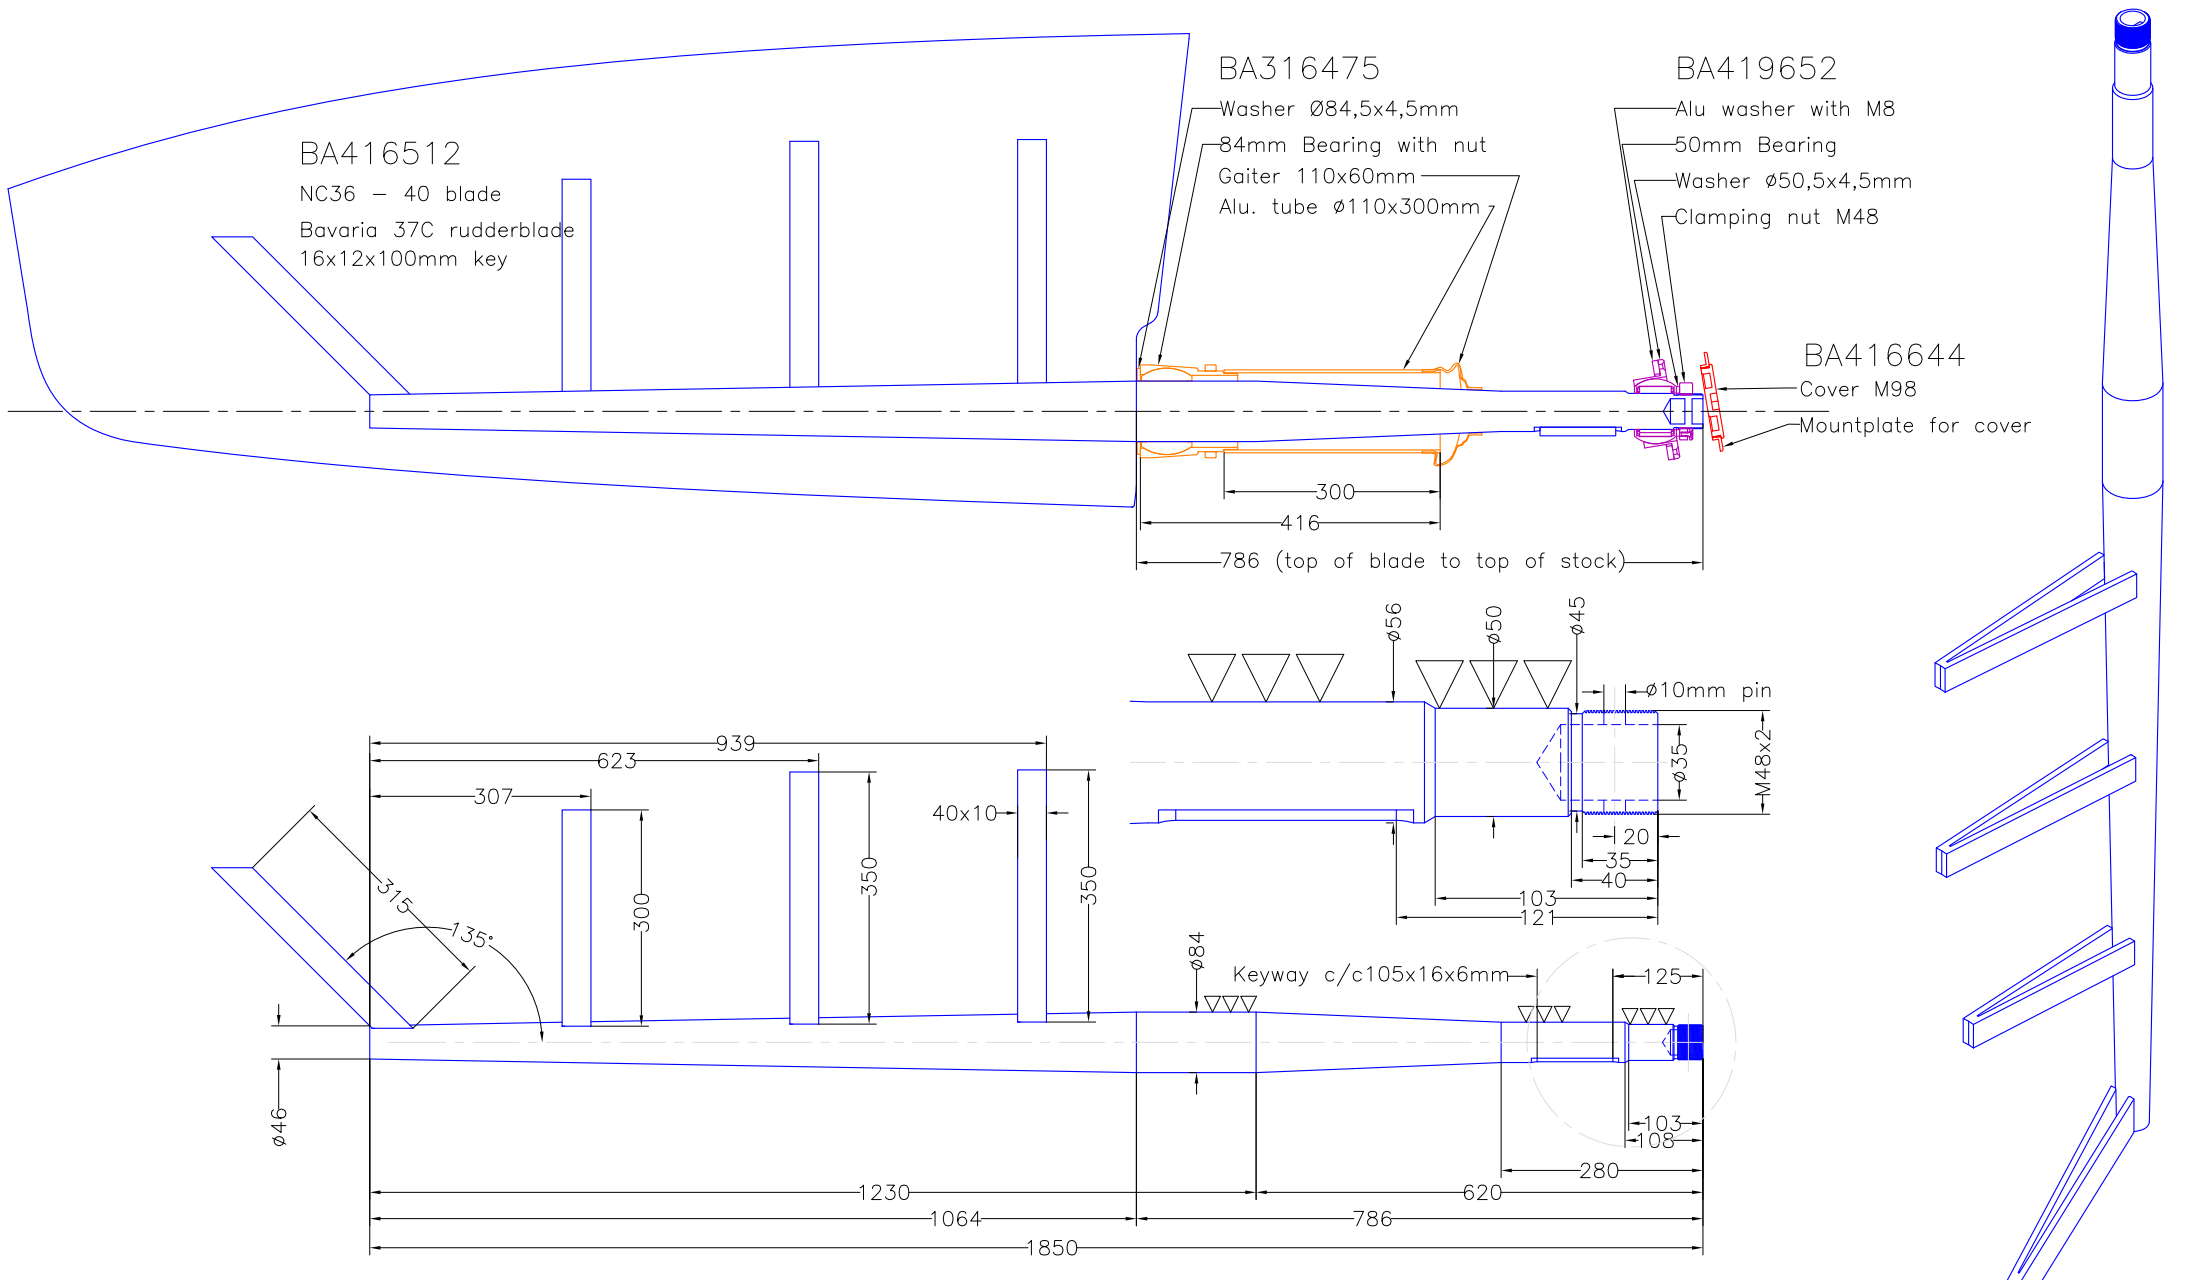

Number on the rudder stock:
B37C

Modify date: 2013-06-25 Keyway changed to 121mm lengt
Modify date
Modify date
Modify date
Modify date
Modify date

Project: Bavaria 37C Rudder and bearings	Scale: 1:10	Date: 04/12-2012
Material: Alu6082	Filename (dwg): Bavaria 37C buildcard	Drawing no.: BA416512
Drawn by: KJ		

Jefa Rudder
SYSTEMS

JEFA MARINE A/S
NIMBUSVEJ 2
2670 GREVE, DENMARK
Tlf. +45-4615 5210 & Fax +45-4615 5208
E-mail info@jefa.com & WWW.jefa.com