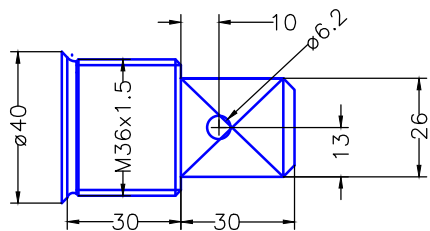

Detail A

Build no. DE-BAVR38B0B808

Modify date	Project: Bavaria 38.1 Cruiser – type R38	
Modify date	RUD34 with 58mm stock	
Modify date	Scale 1:10	Date 18.12.14
Modify date	Material AISI630	Drawing no. BA300757
Modify date	Filename Bavaria 38.1 Cruiser	
Modify date	Drawn by jr	