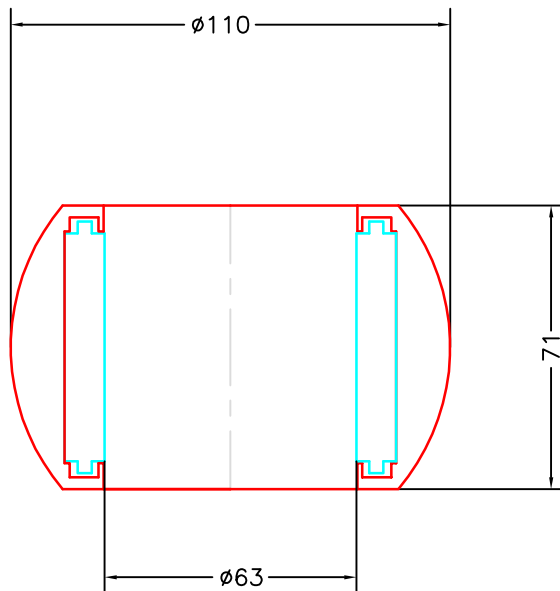

This boat is not equipped with Jefa roller bearings from the start

Below bearing balls with rollers fit into the original bearing house.

Top bearing

M13-125-50

Bottom bearing

M13-205-63

Modify date	Project: Bavaria 39 Cruiser		 JEFA MARINE A/S NIMBUSVEJ 2 2670 GREVE, DENMARK Tlf. +45-4615 5210 & Fax +45-4615 5208 E-mail info@jefa.com & WWW.jefa.com
Modify date	Rudder bearing spareparts		
Modify date	Scale 1:4	Date 2009-08-05	
Modify date	Material —	Drawing no. —	
Modify date	Filename (dwg) —		
Modify date	Drawn by J.F.	—	