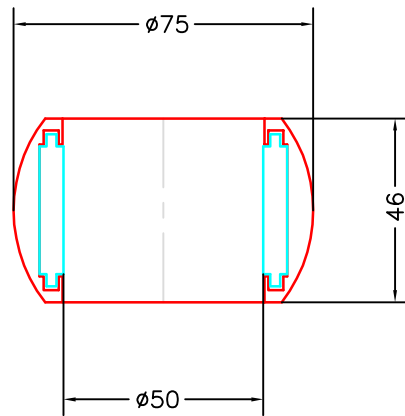

This boat is not equipped with Jefa roller bearings from the start

Below bearing balls with rollers fit into the original bearing house.

Top bearing

M13-125-50

Bottom bearing

M13-205-63

Modify date	Project: Bavaria 39 Cruiser		 JEFA MARINE A/S NIMBUSVEJ 2 2670 GREVE, DENMARK Tlf. +45-4615 5210 & Fax +45-4615 5208 E-mail info@jefa.com & WWW.jefa.com
Modify date	Rudder bearing spareparts		
Modify date	Scale 1:4	Date 2009-08-05	
Modify date	Material —	Drawing no. —	
Modify date	Filename (dwg) —		
Modify date	Drawn by J.F.	—	