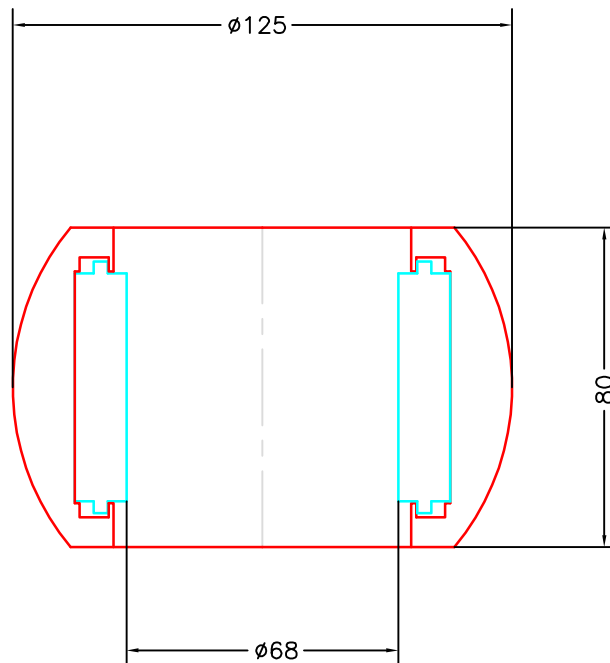

This boat is not equipped with Jefa roller bearings from the start

Below bearing balls with rollers fit into the original bearing house.

Top bearing

M13-125-50

Bottom bearing

M13-232-68

Modify date	Project: Bavaria 40 Vision		 JEFA MARINE A/S NIMBUSVEJ 2 2670 GREVE, DENMARK Tlf. +45-4615 5210 & Fax +45-4615 5208 E-mail info@jefa.com & WWW.jefa.com
Modify date	Rudder bearing spareparts		
Modify date	Scale 1:4	Date 2009-08-05	
Modify date	Material —	Drawing no. —	
Modify date	Filename (dwg) —		
Modify date	Drawn by J.F.	—	