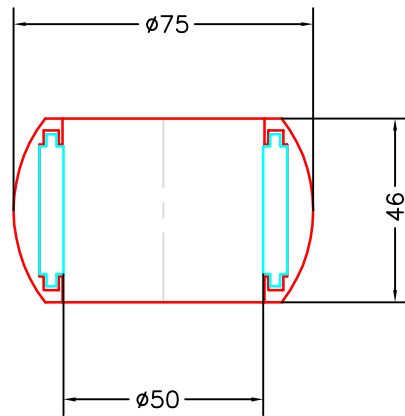

This boat is not equipped with Jefa roller bearings from the start

Below bearing balls with rollers fit into the original bearing house.

Top bearing

M13-125-50

Bottom bearing

M13-232-68

Modify date	Project: Bavaria 40 Vision		 JEFA MARINE A/S NIMBUSVEJ 2 2670 GREVE, DENMARK Tlf. +45-4615 5210 & Fax +45-4615 5208 E-mail info@jefa.com & WWW.jefa.com
Modify date	Rudder bearing spareparts		
Modify date	Scale 1:4	Date 2009-08-05	
Modify date	Material —	Drawing no. —	
Modify date	Filename (dwg) —		
Modify date	Drawn by J.F.	—	