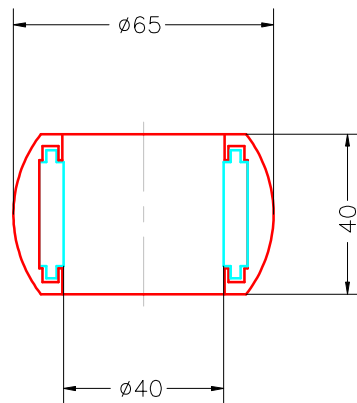

This boat is not equipped with Jefa roller bearings from the start

Below bearing balls with rollers fit into the original bearing house.

Top bearing

M13-095-40

Bottom bearing

M13-207-68

Modify date	Project: Bavaria 42 Match		 JEFA MARINE A/S NIMBUSVEJ 2 2670 GREVE, DENMARK Tlf.+45-4615 5210 & Fax +45-4615 5208 E-mail info@jefa.com & WWW.jefa.com
Modify date	Rudder bearing spareparts		
Modify date	Scale 1:4	Date 2010-03-03	
Modify date	Material —	Drawing no. —	
Modify date	Filename (dwg) —		
Modify date	Drawn by J.F.	—	