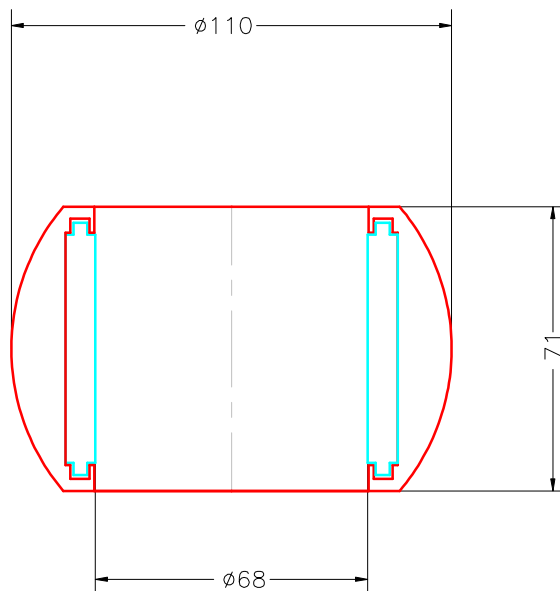

This boat is not equipped with Jefa roller bearings from the start

Below bearing balls with rollers fit into the original bearing house.

Top bearing

M13-095-40

Bottom bearing

M13-207-68

Modify date	Project: Bavaria 42 Match		 JEFA MARINE A/S NIMBUSVEJ 2 2670 GREVE, DENMARK Tlf.+45-4615 5210 & Fax +45-4615 5208 E-mail info@jefa.com & WWW.jefa.com
Modify date	Rudder bearing spareparts		
Modify date	Scale 1:4	Date 2010-03-03	
Modify date	Material —	Drawing no. —	
Modify date	Filename (dwg) —		
Modify date	Drawn by J.F.	—	