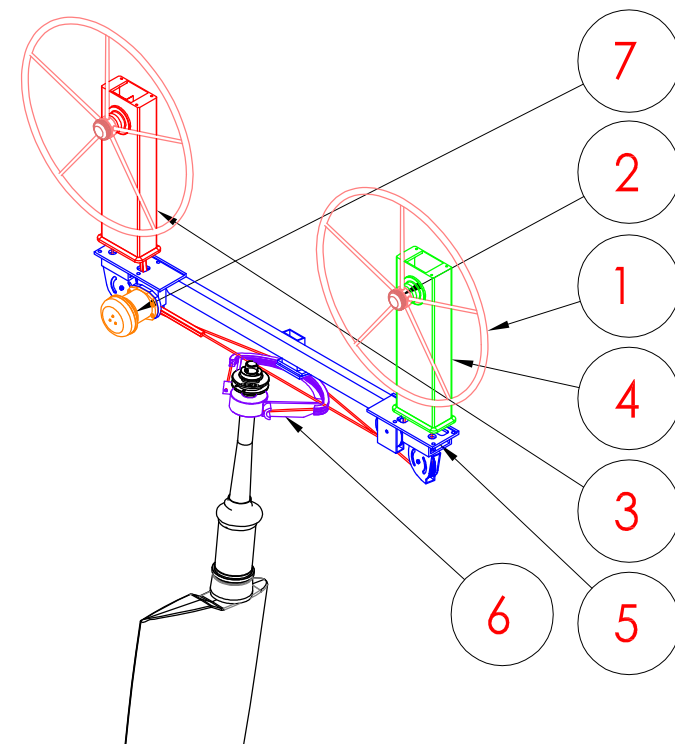

ITEM NO.	Bavaria number	PART NUMBER	DESCRIPTION	QTY.
1	BA416643	WHS0900L	Stainless steel wheel, 900mm with gray hide cover	2
2	BA416779	SP-SP095	Brake spinner, short	2
3	BA424439	WP600-11S	WP600 pedestal, H=600 11th, incl. Chain and wire, M10x100 studs and flat top	1
4	BA424438	WP600-11S	WP600 pedestal, H=600 11th, incl. Chain and wire, M10x100 studs and flat top	1
5	BA424440	Traverse	Traverse for Bavaria NV42	1
6	BA424437	QU3080	Quadrant R300 80°: incl Ø75mm bore and 16x6mm key 0°	1
7	BA418956	DU-TS8-12	Drive unit. 200kgm 12V incl. Garmin cables, rudder feedback, 2pcs key and 4pcs mounting bolts with lock nuts	1

Modify date	Project: Bavaria NV42 SD20	
Modify date	Steering system	
Modify date	Scale 1:30	Date 30/01-2014
Modify date	Material -	Drawing no. Buildcard
Modify date	Filename (dwa) Bavaria NV42 Buildcard	
Modify date	Drawn by KJ	