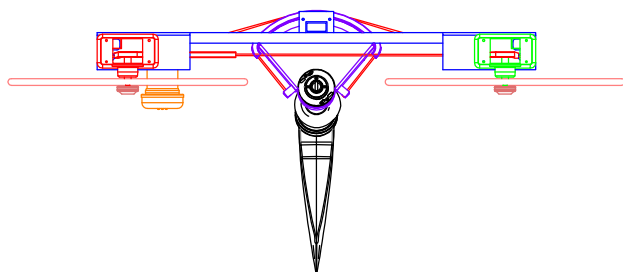

ITEM NO.	Bavaria number	PART NUMBER	DESCRIPTION	QTY.
1	BA416643	WHS0900L	Stainless steel wheel, 900mm with gray hide cover	2
2	BA416779	SP-SP095	Brake spinner, short	2
3	BA424439	WP600-11S	WP600 pedestal, H=600 11th, incl. Chain and wire, M10x100 studs and flat top	1
4	BA424438	WP600-11S	WP600 pedestal, H=600 11th, incl. Chain and wire, M10x100 studs and flat top	1
5	BA424440	Traverse	Traverse for Bavaria NV42	1
6	BA424437	QU3080	Quadrant R300 80°: incl Ø75mm bore and 16x6mm key 0°	1
7	BA418956	DU-TS8-12	Drive unit. 200kgm 12V incl. Garmin cables, rudder feedback, 2pcs key and 4pcs mounting bolts with lock nuts	1

Modify date	Project: Bavaria NV42 SD20	
Modify date	Steering system	
Modify date	Scale 1:30	Date 30/01-2014
Modify date	Material -	Drawing no. Buildcard
Modify date	Filename (dwa) Bavaria NV42 Buildcard	
Modify date	Drawn by KJ	