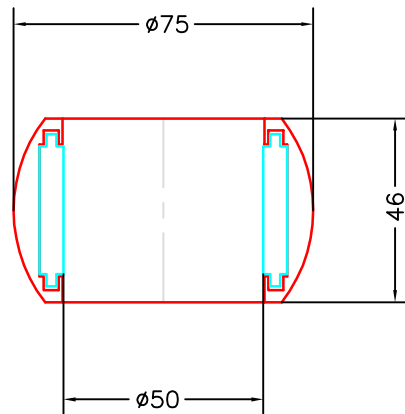

This boat is not equipped with Jefa roller bearings from the start

Below bearing balls with rollers fit into the original bearing house.

Top bearing

M13-125-50

Bottom bearing

M13-233-72

Modify date	Project: Bavaria 44 Vision		 JEFA MARINE A/S NIMBUSVEJ 2 2670 GREVE, DENMARK Tlf. +45-4615 5210 & Fax +45-4615 5208 E-mail info@jefa.com & WWW.jefa.com
Modify date	Rudder bearing spareparts		
Modify date	Scale 1:4	Date 2009-08-05	
Modify date	Material —	Drawing no. —	
Modify date	Filename (dwg) —		
Modify date	Drawn by J.F.	—	