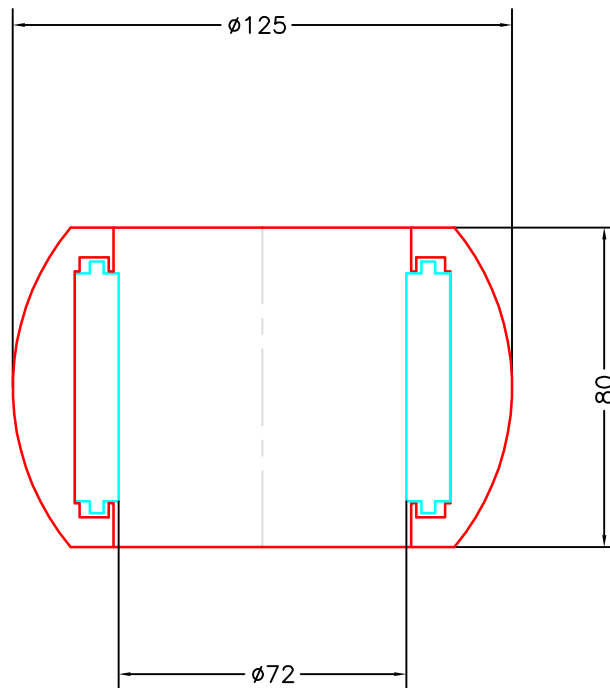

This boat is not equipped with Jefa roller bearings from the start

Below bearing balls with rollers fit into the original bearing house.

Top bearing

M13-125-50

Bottom bearing

M13-233-72

Modify date	Project: Bavaria 44 Vision		 JEFA MARINE A/S NIMBUSVEJ 2 2670 GREVE, DENMARK Tlf. +45-4615 5210 & Fax +45-4615 5208 E-mail info@jefa.com & WWW.jefa.com
Modify date	Rudder bearing spareparts		
Modify date	Scale 1:4	Date 2009-08-05	
Modify date	Material —	Drawing no. —	
Modify date	Filename (dwg) —		
Modify date	Drawn by J.F.	—	