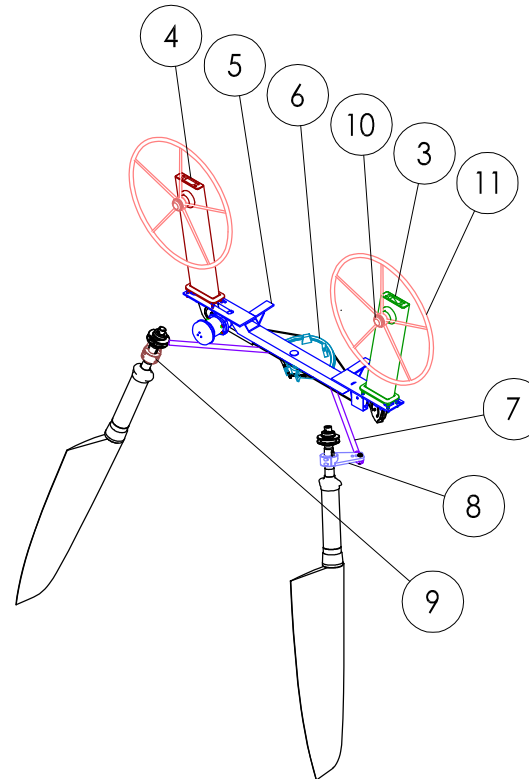

Round top pedestal version

Flat top pedestal version

Item No	Bavaria Number	Jefa Number	Description	QTY
1	BA421532	WP800-11	WP800 pedestals, 10° H=675 11T, incl. Chain and wire, M10x90mm studs and rounded top	1
2	BA421533	WP800-11	WP800 pedestals, 10° H=675 11T, incl. Chain and wire, M10x90mm studs and rounded top	1
3	BA418950	WP800-11	WP800 pedestals, 10° H=675 11T, incl. Chain and wire, M10x90mm studs and flat top	1
4	BA418951	WP800-11	WP800 pedestals, 10° H=675 11T, incl. Chain and wire, M10x90mm studs and flat top	1
5	BA420286	BSC31 Traverse	Traverse for Bavaria SC31	1
6	BA418954	BSC31 Quadrant	Special quadrant for Bavaria SC31 traverse	1
7	BA418957	DL090100-30	Draglink c/c 900 - 1000mm, ø30mm tube	2
8	BA418958	TLJ075	SC31 Tiller twisted 23°, incl. bore, key and TLJPIN16, see drawing	1
9	BA418959	TLJ075	SC31 Tiller twisted 23°, incl. bore and key, see drawing	1
8	BA422711	TLJ075	SC61 Tiller twisted 23°, incl. bore, key and TLJPIN16, see drawing	1
9	BA422710	TLJ075	SC61 Tiller twisted 23°, incl. bore and key, see drawing	1
10	BA416779	SP-SP095	Brake spinner, short	2
11	BA416643	WHS0900L	Stainless steel wheel, 900mm with gray hide cover	2
12	BA418956	DU-TS8-12	Drive unit, 200kgm 12V incl. Garmin cables, 2pcs keys and 4pcs mounting bolts with lock nuts	1

Modify date	Project: Bavaria SC31 and SC61		
Modify date	Steering and rudder system		
Modify date	Scale 1:50	Date 03/07-2013	JEFA STEERING ApS AGENAVEJ 43 2670 GREVE, DENMARK Tlf.+45 46155210 & Fax +45 43695211 E-mail: info@jefa.com www.jefa.com
Modify date	Material -	Drawing no. Buildcard	
Modify date	Filename (dwa) Bavaria 45-50-56 Buildcard		
Modify date	Drawn by KJ		