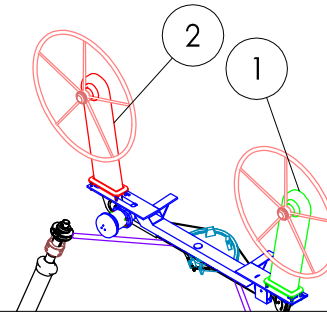

Round top pedestal version

Flat top pedestal version

Item No	Bavaria Number	Jefa Number	Description	QTY
1	BA421532	WP800-11	WP800 pedestals, 10° H=675 11T, incl. Chain and wire, M10x90mm studs and rounded top	1
2	BA421533	WP800-11	WP800 pedestals, 10° H=675 11T, incl. Chain and wire, M10x90mm studs and rounded top	1
3	BA418950	WP800-11	WP800 pedestals, 10° H=675 11T, incl. Chain and wire, M10x90mm studs and flat top	1
4	BA418951	WP800-11	WP800 pedestals, 10° H=675 11T, incl. Chain and wire, M10x90mm studs and flat top	1
5	BA420286	BSC31 Traverse	Traverse for Bavaria SC31	1
6	BA418954	BSC31 Quadrant	Special quadrant for Bavaria SC31 traverse	1
7	BA418957	DL090100-30	Draglink c/c 900 - 1000mm, ø30mm tube	2
8	BA418958	TLJ075	SC31 Tiller twisted 23°, incl. bore, key and TLJPIN16, see drawing	1
9	BA418959	TLJ075	SC31 Tiller twisted 23°, incl. bore and key, see drawing	1
8	BA422711	TLJ075	SC61 Tiller twisted 23°, incl. bore, key and TLJPIN16, see drawing	1
9	BA422710	TLJ075	SC61 Tiller twisted 23°, incl. bore and key, see drawing	1
10	BA416779	SP-SP095	Brake spinner, short	2
11	BA416643	WHS0900L	Stainless steel wheel, 900mm with gray hide cover	2
12	BA418956	DU-TS8-12	Drive unit, 200kgm 12V incl. Garmin cables, 2pcs keys and 4pcs mounting bolts with lock nuts	1

Modify date	Project: Bavaria SC31 and SC61		
Modify date	Steering and rudder system		
Modify date	Scale 1:50	Date 03/07-2013	JEFA STEERING ApS AGENAVEJ 43 2670 GREVE, DENMARK Tlf.+45 46155210 & Fax +45 43695211 E-mail: info@jefa.com www.jefa.com
Modify date	Material -	Drawing no. Buildcard	
Modify date	Filename (dwa) Bavaria 45-50-56 Buildcard		
Modify date	Drawn by KJ		