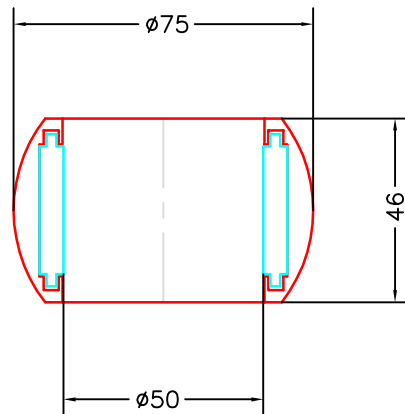

This boat is not equipped with Jefa roller bearings from the start

Below bearing balls with rollers fit into the original bearing house.

Top bearing

M13-125-50

Bottom bearing

M13-233-74

Modify date	Project: Bavaria 46 Cruiser		 JEFA MARINE A/S NIMBUSVEJ 2 2670 GREVE, DENMARK Tlf. +45-4615 5210 & Fax +45-4615 5208 E-mail info@jefa.com & WWW.jefa.com
Modify date	Rudder bearing spareparts		
Modify date	Scale 1:4	Date 2009-08-05	
Modify date	Material —	Drawing no. —	
Modify date	Filename (dwg) —		
Modify date	Drawn by J.F.	—	