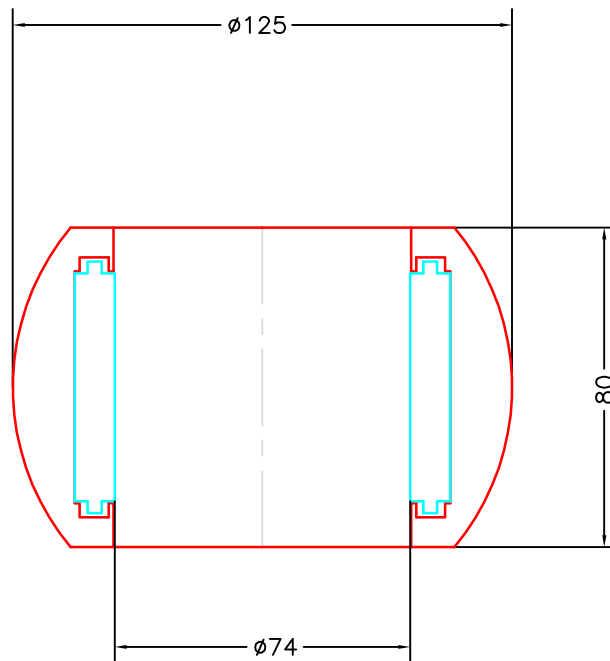

This boat is not equipped with Jefa roller bearings from the start

Below bearing balls with rollers fit into the original bearing house.

Top bearing

M13-125-50

Bottom bearing

M13-233-74

Modify date	Project: Bavaria 46 Cruiser		 JEFA MARINE A/S NIMBUSVEJ 2 2670 GREVE, DENMARK Tlf. +45-4615 5210 & Fax +45-4615 5208 E-mail info@jefa.com & WWW.jefa.com
Modify date	Rudder bearing spareparts		
Modify date	Scale 1:4	Date 2009-08-05	
Modify date	Material —	Drawing no. —	
Modify date	Filename (dwg) —		
Modify date	Drawn by J.F.	—	