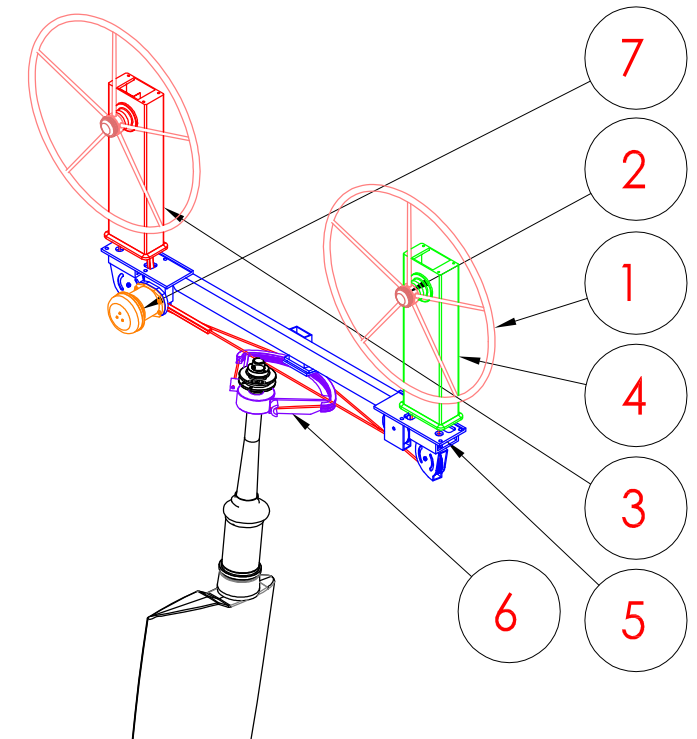

ITEM NO.	Bavaria number	PART NUMBER	DESCRIPTION	QTY.
1	BA416643	WHS0900L	Stainless steel wheel, 900mm with gray hide cover	2
2	BA416779	SP-SP095	Brake spinner, short	2
3	BA424435	WP600-11S	WP600 pedestal, H=600 11th, incl. Chain and wire, M10x90 studs and flat top	1
4	BA424434	WP600-11S	WP600 pedestal, H=600 11th, incl. Chain and wire, M10x90 studs and flat top	1
5	BA424436	Traverse	Traverse for Bavaria NV46	1
6	BA424437	QU3080	Quadrant R300 80°: incl Ø75mm bore and 16x6mm key 0°	1
7	BA418956	DU-TS8-12	Drive unit. 200kgm 12V incl. Garmin cables, rudder feedback, 2pcs key and 4pcs mounting bolts with lock nuts	1

Modify date	Project: Bavaria NV46	
Modify date	Steering system	
Modify date	Scale 1:30	Date 04/12-2013
Modify date	Material -	Drawing no. Buildcard
Modify date	Filename (dwa) Bavaria 46 Buildcard	
Modify date	Drawn by KJ	