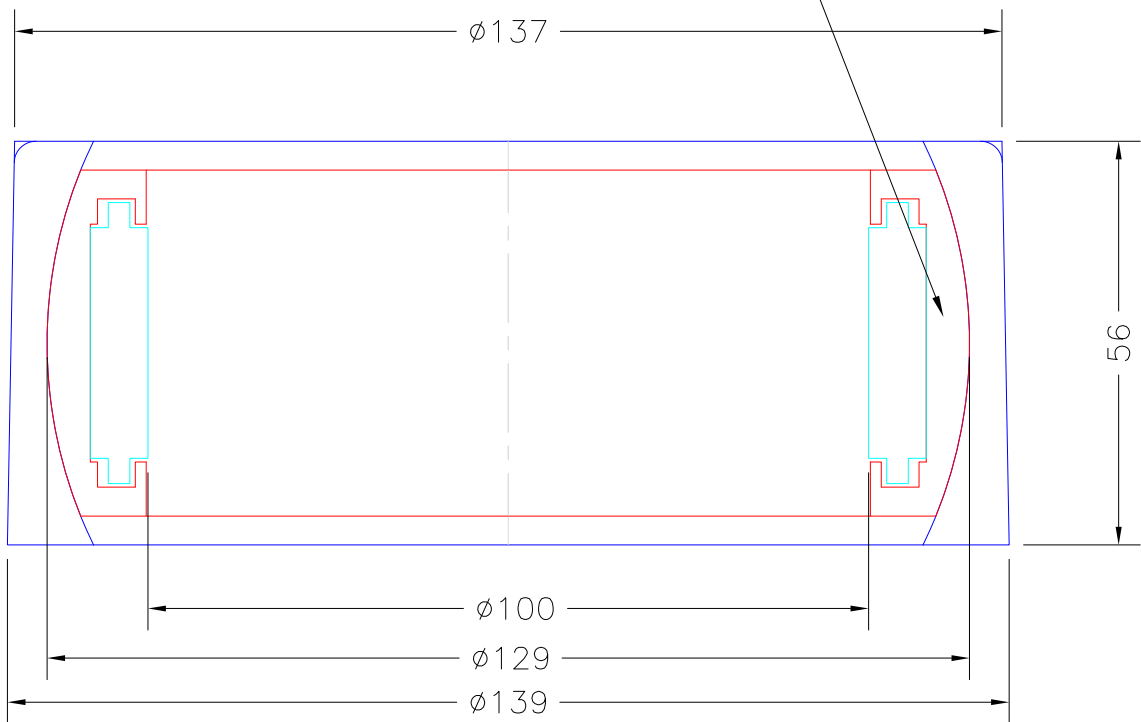

M74-264-100

Max working load 3200kg

Modify date	Project: Self-aligning rudder bearing		
Modify date	First 32		
Modify date	Scale 1:1	Date 2005-03-24	JEFA MARINE A/S NIMBUSVEJ 2 2670 GREVE, DENMARK Tlf. +45-4615 5210 & Fax +45-4615 5208 E-mail info@jefa.com & WWW.jefa.com
Modify date	Material -	Drawing no. LS2032	
Modify date	Filename First 32 bottom bearing $\phi 100$		
Modify date	Drawn by J.F.		