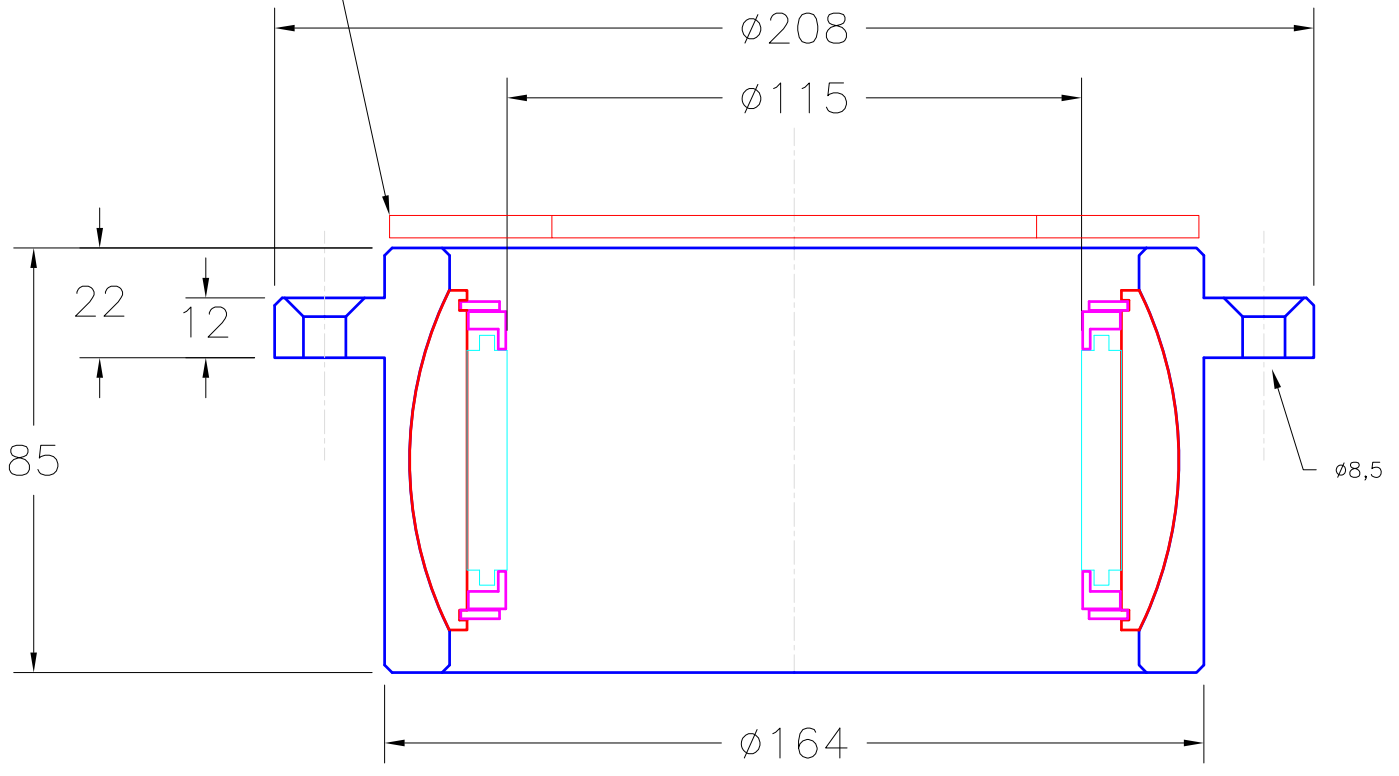

Washer  
 $\phi 162 \times \phi 97 \times 4,5$

Max working load 5630kg

Modify date	Project: Self-aligning rudder bearing		JEFA MARINE a/s SVEJSEGANGEN 3 2690 KARLSLUNDE DENMARK Tlf. +45-4615 5210 Fax. +45-4615 5208 WWW.jefa.com
Modify date	First 47,7		
Modify date	Scale: 1:1	Date: 20020113	
Modify date	Material: Alu.6082	Drawing no. 4FF115	
Modify date	Filename: First 47,7 top bearing 115		
Modify date	Drawn by: J.F.		