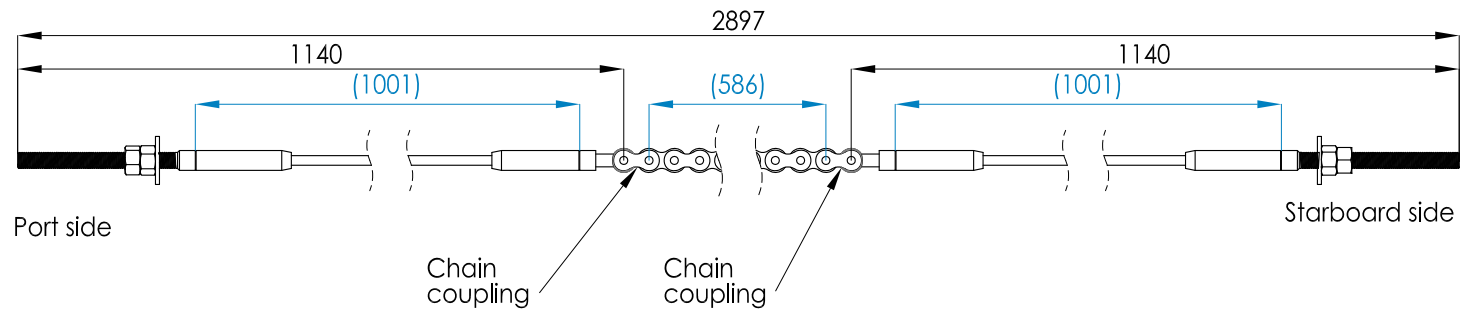

Port side wire indicated with (RED)

Starboard wire indicated with (GREEN)

Broken-out section cut looking from aft
Scale 1:10

Dehler 34
Ø5mm wire, 5/8"
chain with terminals
Scale 1:5

Modify date	Project: Dehler 34/35		
Modify date	Quadrant, tillerarm and wire		
Modify date	Scale 1:4	Date 23/11-2010	JEFA STEERING ApS AGENAVEJ 43 2670 GREVE, DENMARK Tlf.+45 46155210 & Fax +45 43695211 E-mail: info@jefa.com www.jefa.com
Modify date	Material Alu6082	Drawing no. —	
Modify date	Filename (dwg) Dehler 34 buildcard		
Modify date	Drawn by KJ		