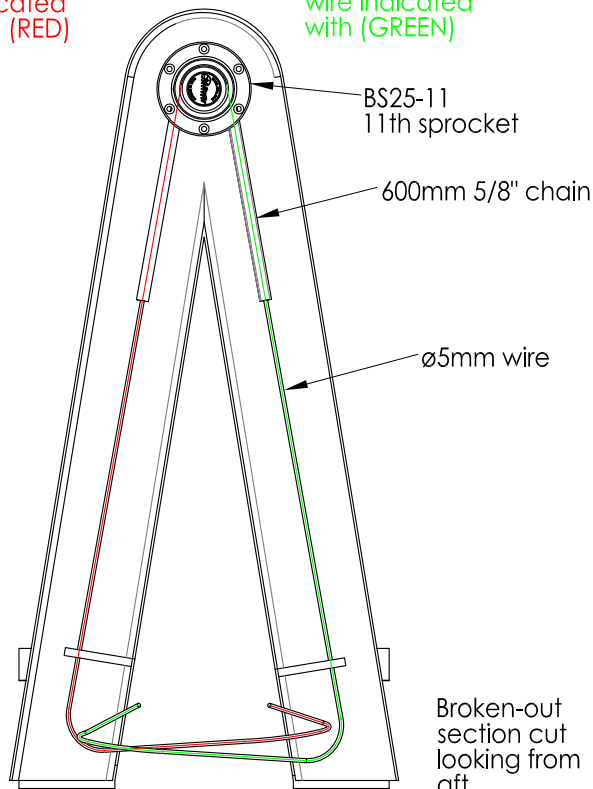

Port side wire indicated with (RED)

Starboard wire indicated with (GREEN)

Broken-out section cut looking from aft
Scale 1:10

Dehler 34
Ø5mm wire, 5/8"
chain with terminals
Scale 1:5

Modify date	Project: Dehler 34/35		
Modify date	Quadrant, tillerarm and wire		
Modify date	Scale 1:4	Date 23/11-2010	JEFA STEERING ApS AGENAVEJ 43 2670 GREVE, DENMARK Tlf.+45 46155210 & Fax +45 43695211 E-mail: info@jefa.com www.jefa.com
Modify date	Material Alu6082	Drawing no. —	
Modify date	Filename (dwg) Dehler 34 buildcard		
Modify date	Drawn by KJ		