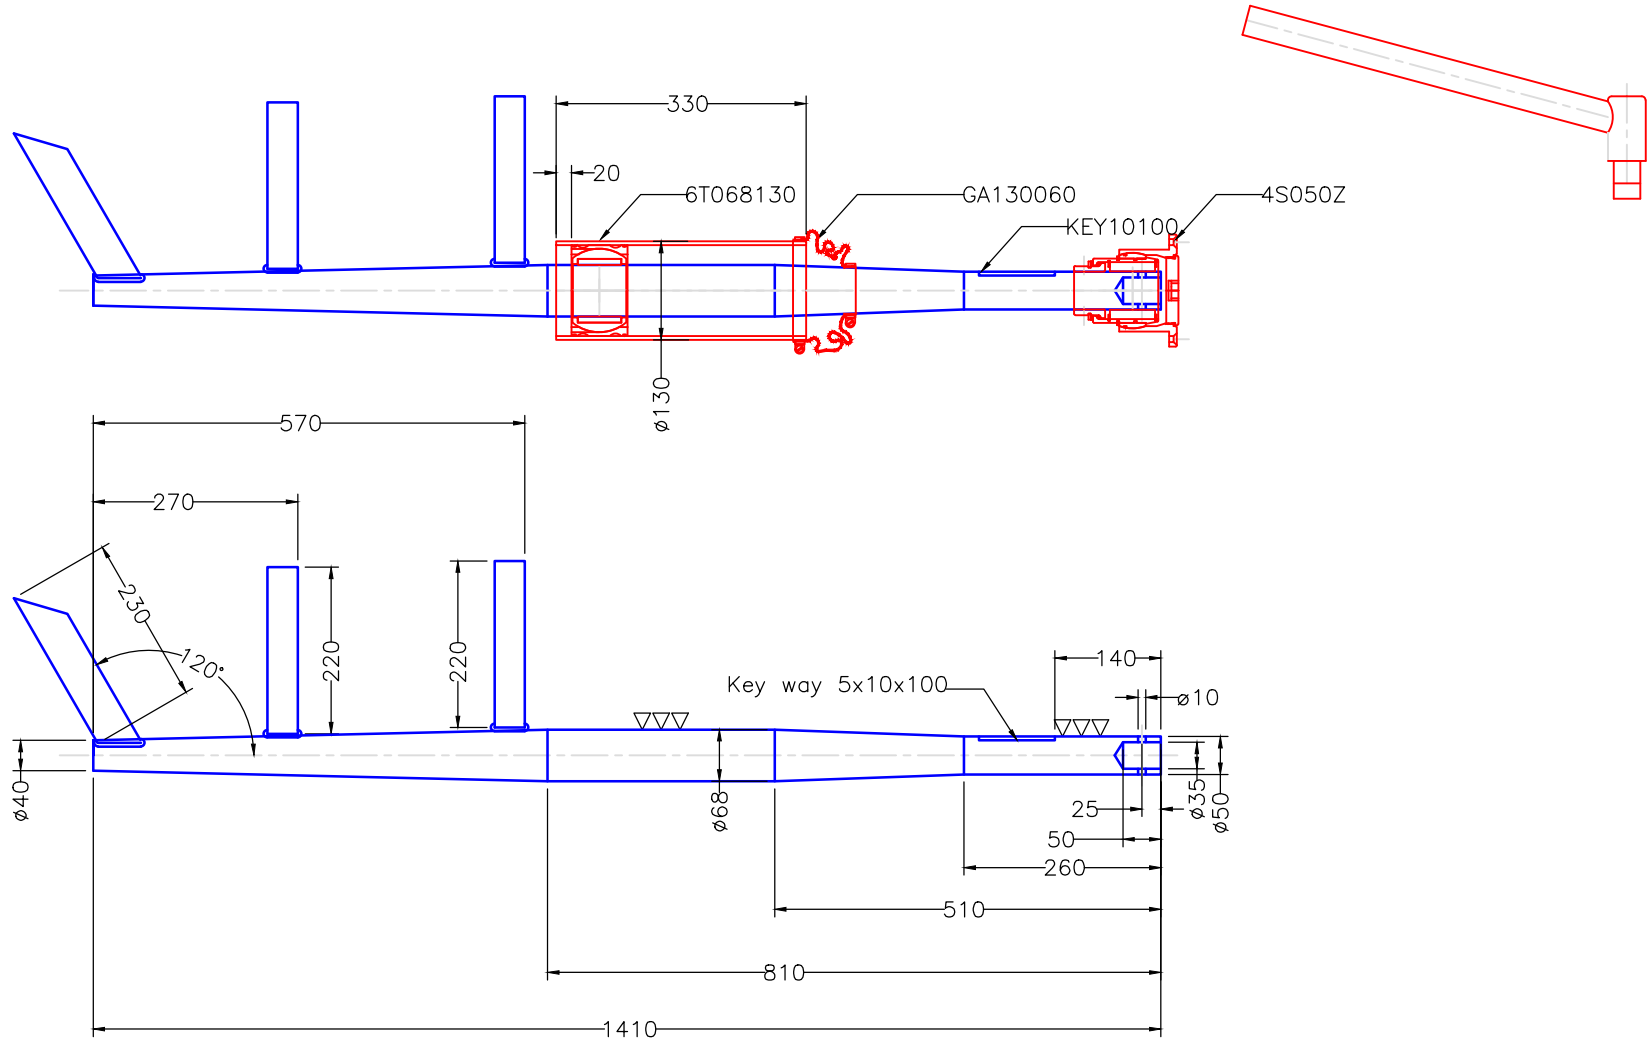

Emergencytiller EM42050Z

|  |                                     |                        |
|--|-------------------------------------|------------------------|
| Modify date<br>21.11.2006/EZ from 6GB068 to 6GT068 | Project: Delphia 37<br>Rudder stock |                        |
| Modify date  | Scale 1:10                          | Date 02.03.2006        |
| Modify date  | Material Alu6082                    | Drawing no. Delphia 37 |
| Modify date  | Filename —                          |                        |
| Modify date  | Drawn by EZ                         |                        |