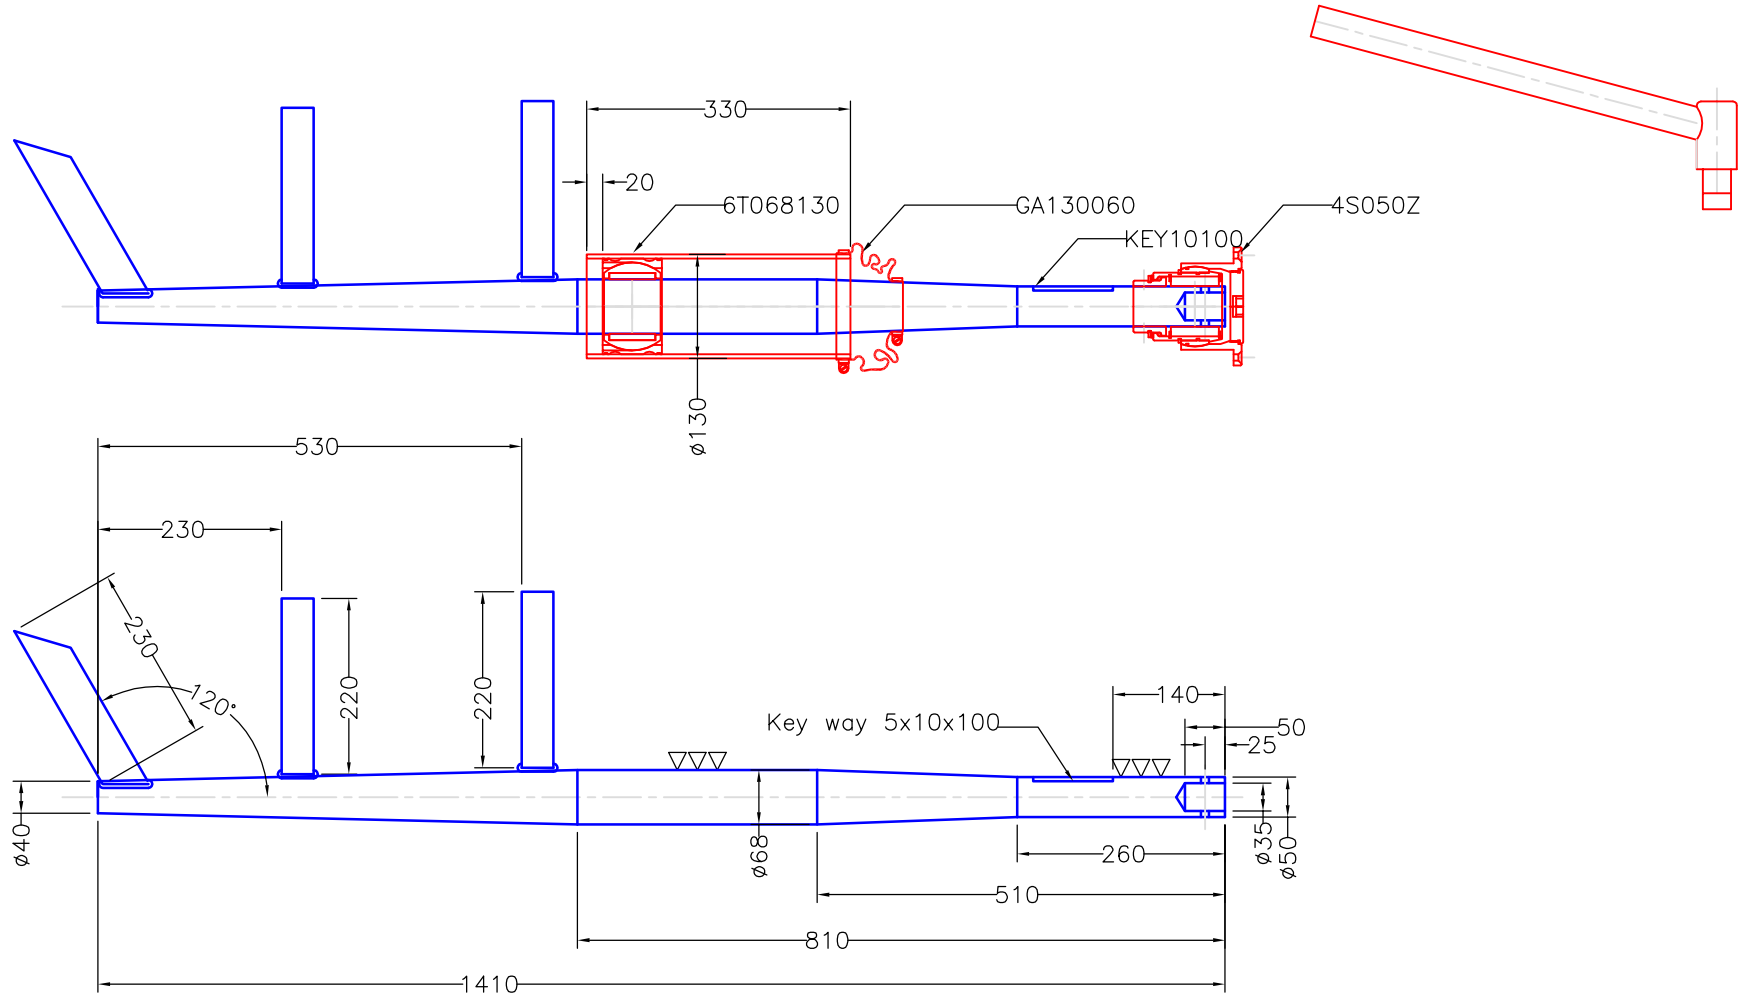

Emergencytiller EM42050Z

Modify date	21.11.2006/EZ from 6GB068 to 6GBT068
Modify date	
Modify date	
Modify date	
Modify date	
Modify date	

Project:	Delphia 37 Rudder stock	
Scale	1:10	Date 02.03.2006
Material	Alu6082	Drawing no. Delphia 37
Filename (dwg)	-	
Drawn by	EZ	