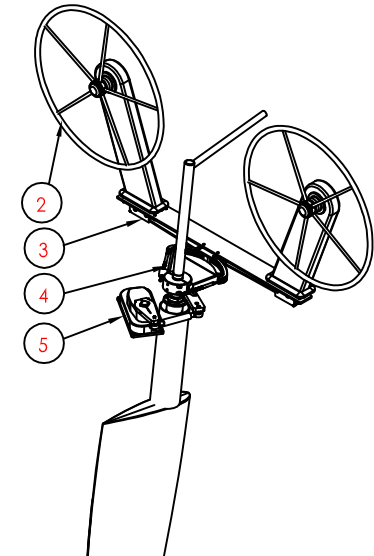

ITEM NO.	Hanse No	Jefa No.	Description	QTY.
1	TRS0423		WP800 pedestal set (2pcs), H375 H405 H440 incl. wire, chain and studs M10x080	1
2	TRS0406	WHS0900L	Stainless steel wheel, 900mm with gray hide cover	2
3	TRS0425		Travers for H375 H405 H440 incl. stop and sheaves	1
4	TRS1041		Quadrant for H375 H405 H440 incl. fillerarm for autopilot	1
5	TRS0050	DU-DD1-12	Direct drive DD1, 150kgm 12V	1
6	TRS0058	DL025035	Draglink 250 to 350mm incl. one pin, TLJPIN16	1

ITEM NO.	Hanse No	Jefa No.	Description	QTY.
7	TRS0417	46050	Lock ring for 50mm	1
8	TRS0418	42050	Top bearing for 50mm	1
9	TRU3018		GRP tube for 130mm ball Height 550mm	1
10	TRU3019		Bearing ball for 88mm shaft OD. 130mm incl. Washer	1
11	TRU0183	RUD40	Rudderblade	1
12	M41A-7410-010		EM-tiller for Moody 41 AC	1

Modify date: 01/05-2014, KJ, TRS0427 to TRS1041	Project: Hanse 375 twin wheel Steering system	
Modify date: 05/05-2014, KJ, TRU0081 to TRU0183	Scale	Date 01/02-2011
Modify date	Material	Drawing no. Buildcard
Modify date	Filename (dwa)	Hanse 375 twin wheel Buildcard
Modify date	Drawn by	KJ