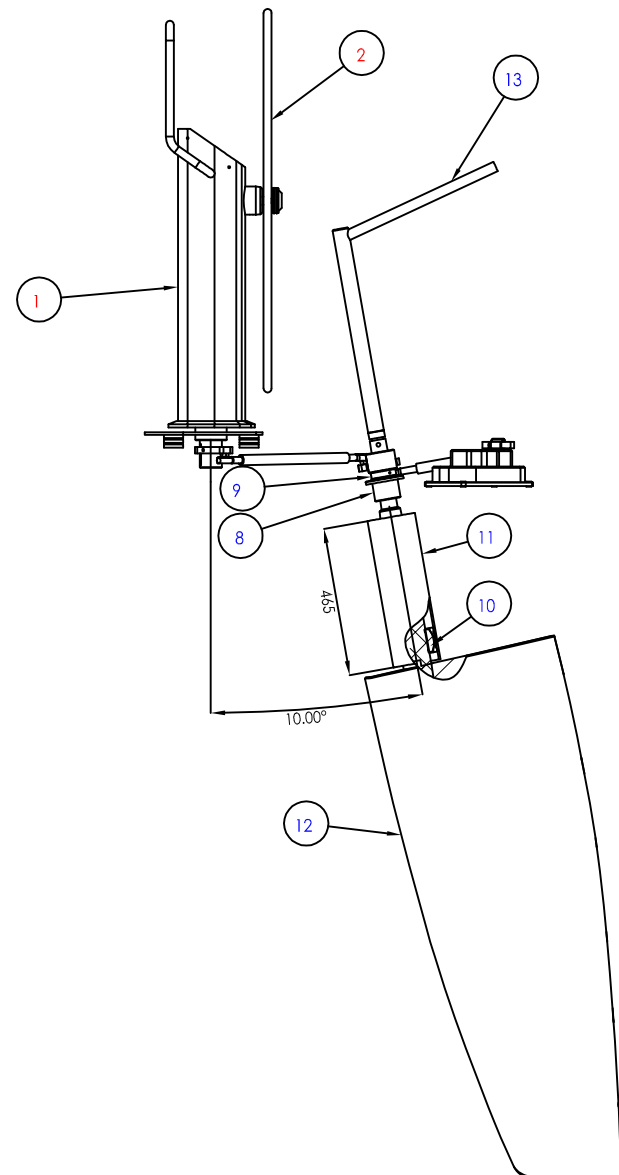

WHS1200L 1200mm wheel
 Optional:
 TRS0500 (WHS1100L)
 TRS0055 (WHS1400L)
 TRS0502 (WHS1100)

ITEM NO.	Hanse No	Jefa No.	Description	QTY.
1	TRS1012	RP150-71	Rack & pinion pedestal	1
2	TRS0054	WHS1200L	Standard wheel 1200mm cover on rim	1
3	TRS0060		Stopplate	1
4	TRS0057	DL040050	Draglink 400 to 500mm incl. one pin, TLJPIN16	1
5	TRS1040		Tiller lever, HA325-HA355-VA43	1
6	TRS0050	DU-DD1-12	Direct drive DD1, 150kgm 12V	1
7	TRS0058	DL025035	Draglink 250 to 350mm incl. one pin, TLJPIN16	1

ITEM NO.	Hanse No	Jefa No.	Description	QTY.
8	TRS0418	42050	Top bearing for 50mm shaft	1
9	TRS0417	46050	Lock ring for 50mm	1
10	TRU3019		Bearing ball for 88mm shaft OD. 130mm Incl. Washer	1
11	TRU3018		GRP tube for 130mm ball Height 465mm	1
12	TRU0183	RUD40	Rudderstock and blade	1
13	M41A-7410-010		EM-tiller for Moody 41 AC	1

Modify date: 01/05-2014, KJ, TRS1017 to TRS1040	Project:	Hanse 375 single wheel Steering system	
Modify date: 05/05-2014, KJ, TRU0081 to TRU0183	Scale	1:25	Date 31/01-2011
Modify date	Material	Alu6082	Drawing no. Steering system
Modify date	Filename (dwg)	Hanse 375 single wheel buildcard	
Modify date	Drawn by	KJ	