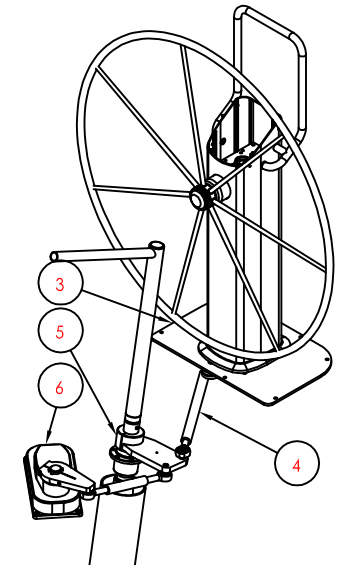

WHS1200L 1200mm wheel
 Optional:
 TRS0500 (WHS1100L)
 TRS0055 (WHS1400L)
 TRS0502 (WHS1100)

ITEM NO.	Hanse No	Jefa No.	Description	QTY.
1	TRS1012	RP150-71	Rack & pinion pedestal	1
2	TRS0054	WHS1200L	Standard wheel 1200mm cover on rim	1
3	TRS0060		Stopplate	1
4	TRS0057	DL040050	Draglink 400 to 500mm incl. one pin, TLJPIN16	1
5	TRS1040		Tiller lever, HA325-HA355-VA43	1
6	TRS0050	DU-DD1-12	Direct drive DD1, 150kgm 12V	1
7	TRS0058	DL025035	Draglink 250 to 350mm incl. one pin, TLJPIN16	1

ITEM NO.	Hanse No	Jefa No.	Description	QTY.
8	TRS0418	42050	Top bearing for 50mm shaft	1
9	TRS0417	46050	Lock ring for 50mm	1
10	TRU3019		Bearing ball for 88mm shaft OD. 130mm Incl. Washer	1
11	TRU3018		GRP tube for 130mm ball Height 465mm	1
12	TRU0183	RUD40	Rudderstock and blade	1
13	M41A-7410-010		EM-tiller for Moody 41 AC	1

Modify date: 01/05-2014, KJ, TRS1017 to TRS1040	Project:	Hanse 375 single wheel Steering system	
Modify date: 05/05-2014, KJ, TRU0081 to TRU0183	Scale	1:25	Date 31/01-2011
Modify date	Material	Alu6082	Drawing no. Steering system
Modify date	Filename (dwg)	Hanse 375 single wheel buildcard	
Modify date	Drawn by	KJ	